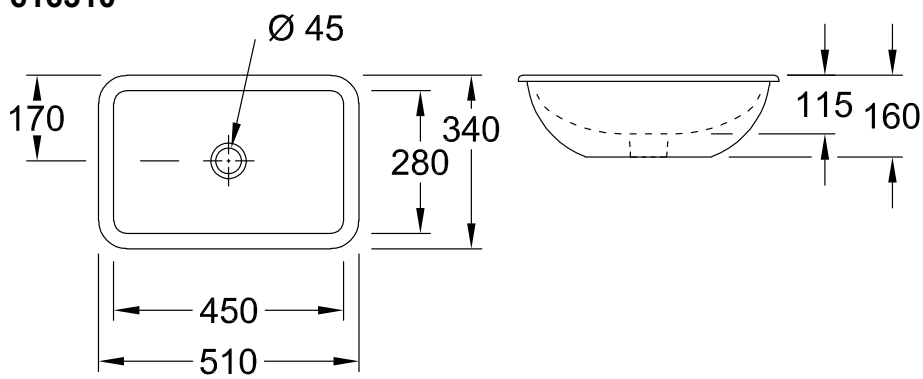

UNDERCOUNTER WASHBASIN LOOP & FRIENDS

PRODUCT INFORMATION

1 . POSITION

Model	616310
Collection	Loop & Friends
PROJECTS	DESIGN
Width	450 mm
Depth	280 mm
Weight	9,8 kg
description	outside surface glazed Sanitary porcelain Also available in CeramicPlus the hole for the washbasin can only be cut out using the original washbasin because tolerances of several millimetres are possible, installation possible in natural stone and laminate countertops incl. extended ball rod for pop-up waste, fastening set included
Tap fitting / Tap hole remark	without tap hole area
Overflow remark	with overflow
material	Sanitary porcelain
Specification texts	Loop & Friends; Undercounter washbasin; Sanitary porcelain; Size: 450 x 280 mm; Angular; outside surface glazed; without tap hole area; with overflow; the hole for the washbasin can only be cut out using the original washbasin because tolerances of several millimetres are possible, installation possible in natural stone and laminate countertops; incl. extended ball rod for pop-up waste, fastening set included

TECHNICAL DRAWINGS

616310