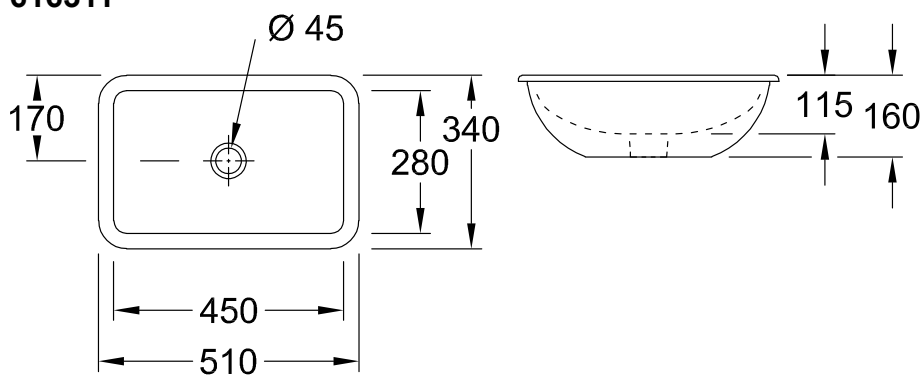

UNDERCOUNTER WASHBASIN LOOP & FRIENDS

PRODUCT INFORMATION

1 . POSITION

Model	616311
Collection	Loop & Friends
PROJECTS	DESIGN
Width	450 mm
Depth	280 mm
Weight	12 kg
description	outside surface glazed Sanitary porcelain Also available in CeramicPlus the hole for the washbasin can only be cut out using the original washbasin because tolerances of several millimetres are possible, installation possible in natural stone and laminate countertops fastening set included
Tap fitting / Tap hole remark	without tap hole area
Overflow remark	without overflow, Please note: unclosable outlet valve must be used with models without overflow
material	Sanitary porcelain
Specification texts	Loop & Friends; Undercounter washbasin; Sanitary porcelain; Size: 450 x 280 mm; Angular; outside surface glazed; without tap hole area; without overflow; Please note: unclosable outlet valve must be used with models without overflow; the hole for the washbasin can only be cut out using the original washbasin because tolerances of several millimetres are possible, installation possible in natural stone and laminate countertops; fastening set included

TECHNICAL DRAWINGS

616311