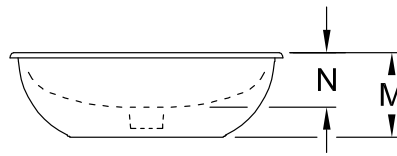

TECHNICAL DRAWINGS

616320

	A	B	C	D	K	M	N
6163 00	600	405	540	340	203	180	120
6163 01	600	405	540	340	203	180	120
6163 20	675	450	615	380	225	175	140
6163 21	675	450	615	380	225	175	140