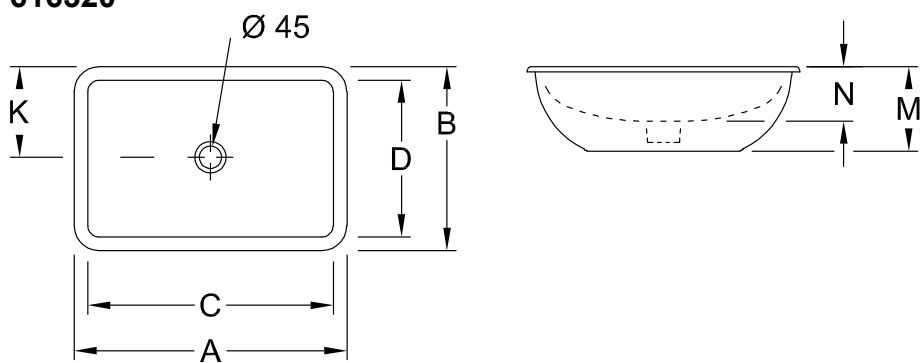

UNDERCOUNTER WASHBASIN LOOP & FRIENDS

PRODUCT INFORMATION

1 . POSITION

Model	616320
Collection	Loop & Friends
PROJECTS	DESIGN
Width	615 mm
Depth	380 mm
Weight	17,5 kg
description	outside surface glazed Sanitary porcelain Also available in CeramicPlus the hole for the washbasin can only be cut out using the original washbasin because tolerances of several millimetres are possible, installation possible in natural stone and laminate countertops incl. extended ball rod for pop-up waste, fastening set included
Tap fitting / Tap hole remark	without tap hole area
Overflow remark	with overflow
material	Sanitary porcelain
Specification texts	Loop & Friends; Undercounter washbasin; Sanitary porcelain; Size: 615 x 380 mm; Angular; outside surface glazed; without tap hole area; with overflow; the hole for the washbasin can only be cut out using the original washbasin because tolerances of several millimetres are possible, installation possible in natural stone and laminate countertops; incl. extended ball rod for pop-up waste, fastening set included

	A	B	C	D	K	M	N
6163 00	600	405	540	340	203	180	120
6163 01	600	405	540	340	203	180	120
6163 20	675	450	615	380	225	175	140
6163 21	675	450	615	380	225	175	140

TECHNICAL DRAWINGS

616320

	A	B	C	D	K	M	N
6163 00	600	405	540	340	203	180	120
6163 01	600	405	540	340	203	180	120
6163 20	675	450	615	380	225	175	140
6163 21	675	450	615	380	225	175	140