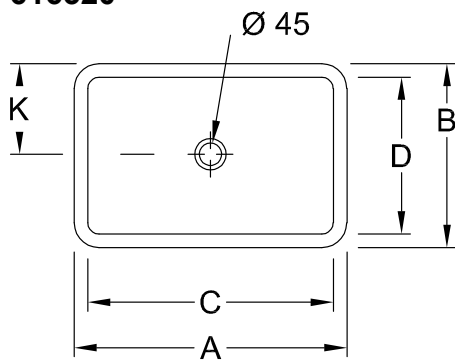

UNDERCOUNTER WASHBASIN LOOP & FRIENDS

PRODUCT INFORMATION

1 . POSITION

Model	616320
Collection	Loop & Friends
PROJECTS	DESIGN
Width	615 mm
Depth	380 mm
Weight	17,5 kg
description	outside surface glazed Sanitary porcelain Also available in CeramicPlus the hole for the washbasin can only be cut out using the original washbasin because tolerances of several millimetres are possible, installation possible in natural stone and laminate countertops incl. extended ball rod for pop-up waste, fastening set included
Tap fitting / Tap hole remark	without tap hole area
Overflow remark	with overflow
material	Sanitary porcelain
Specification texts	Loop & Friends; Undercounter washbasin; Sanitary porcelain; Size: 615 x 380 mm; Angular; outside surface glazed; without tap hole area; with overflow; the hole for the washbasin can only be cut out using the original washbasin because tolerances of several millimetres are possible, installation possible in natural stone and laminate countertops; incl. extended ball rod for pop-up waste, fastening set included

	A	B	C	D	K	M	N
6163 00	600	405	540	340	203	180	120
6163 01	600	405	540	340	203	180	120
6163 20	675	450	615	380	225	175	140
6163 21	675	450	615	380	225	175	140

TECHNICAL DRAWINGS

616320

	A	B	C	D	K	M	N
6163 00	600	405	540	340	203	180	120
6163 01	600	405	540	340	203	180	120
6163 20	675	450	615	380	225	175	140
6163 21	675	450	615	380	225	175	140