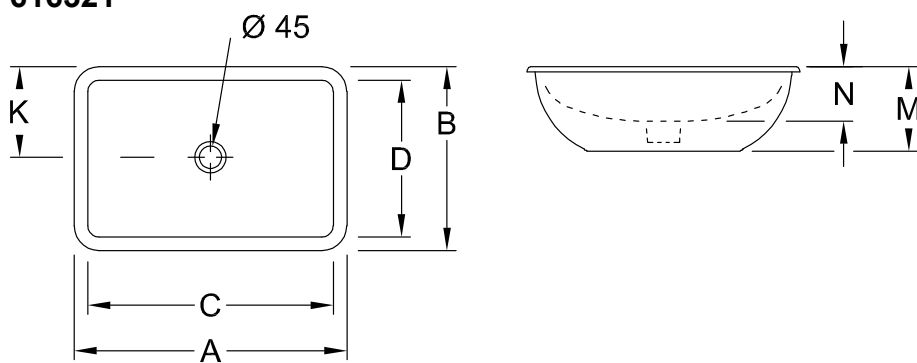

UNDERCOUNTER WASHBASIN LOOP & FRIENDS

PRODUCT INFORMATION

1 . POSITION

Model	616321
Collection	Loop & Friends
PROJECTS	DESIGN
Width	615 mm
Depth	380 mm
Weight	18,3 kg
description	outside surface glazed Also available in CeramicPlus the hole for the washbasin can only be cut out using the original washbasin because tolerances of several millimetres are possible, installation possible in natural stone and laminate countertops fastening set included
Tap fitting / Tap hole remark	without tap hole area
Overflow remark	without overflow, Please note: unclosable outlet valve must be used with models without overflow
Specification texts	Loop & Friends; Undercounter washbasin; Size: 615 x 380 mm; Angular; outside surface glazed; without tap hole area; without overflow; Please note: unclosable outlet valve must be used with models without overflow; the hole for the washbasin can only be cut out using the original washbasin because tolerances of several millimetres are possible, installation possible in natural stone and laminate countertops; fastening set included

	A	B	C	D	K	M	N
6163 00	600	405	540	340	203	180	120
6163 01	600	405	540	340	203	180	120
6163 20	675	450	615	380	225	175	140
6163 21	675	450	615	380	225	175	140

TECHNICAL DRAWINGS

616321

	A	B	C	D	K	M	N
6163 00	600	405	540	340	203	180	120
6163 01	600	405	540	340	203	180	120
6163 20	675	450	615	380	225	175	140
6163 21	675	450	615	380	225	175	140