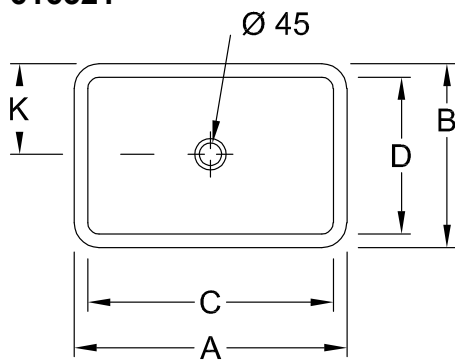

UNDERCOUNTER WASHBASIN LOOP & FRIENDS

PRODUCT INFORMATION

1 . POSITION

Model	616321
Collection	Loop & Friends
PROJECTS	DESIGN
Width	615 mm
Depth	380 mm
Weight	18,3 kg
description	outside surface glazed Also available in CeramicPlus the hole for the washbasin can only be cut out using the original washbasin because tolerances of several millimetres are possible, installation possible in natural stone and laminate countertops fastening set included
Tap fitting / Tap hole remark	without tap hole area
Overflow remark	without overflow, Please note: unclosable outlet valve must be used with models without overflow
Specification texts	Loop & Friends; Undercounter washbasin; Size: 615 x 380 mm; Angular; outside surface glazed; without tap hole area; without overflow; Please note: unclosable outlet valve must be used with models without overflow; the hole for the washbasin can only be cut out using the original washbasin because tolerances of several millimetres are possible, installation possible in natural stone and laminate countertops; fastening set included

	A	B	C	D	K	M	N
6163 00	600	405	540	340	203	180	120
6163 01	600	405	540	340	203	180	120
6163 20	675	450	615	380	225	175	140
6163 21	675	450	615	380	225	175	140

TECHNICAL DRAWINGS

616321

	A	B	C	D	K	M	N
6163 00	600	405	540	340	203	180	120
6163 01	600	405	540	340	203	180	120
6163 20	675	450	615	380	225	175	140
6163 21	675	450	615	380	225	175	140