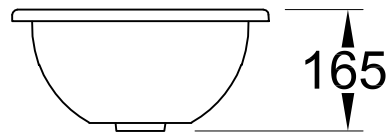

UNDERCOUNTER WASHBASIN LOOP & FRIENDS

PRODUCT INFORMATION

1. POSITION

Model	618028
Collection	Loop & Friends
PROJECTS	DESIGN
Width	280 mm
Weight	6,2 kg
description	outside surface glazed Sanitary porcelain Also available in CeramicPlus the hole for the washbasin can only be cut out using the original washbasin because tolerances of several millimetres are possible, installation possible in natural stone and laminate countertops fastening set included
Tap fitting / Tap hole remark	without tap hole area
Overflow remark	with overflow
material	Sanitary porcelain
Specification texts	Loop & Friends; Undercounter washbasin; Sanitary porcelain; Size: Diameter: 280 mm; Round; outside surface glazed; without tap hole area; with overflow; the hole for the washbasin can only be cut out using the original washbasin because tolerances of several millimetres are possible, installation possible in natural stone and laminate countertops; fastening set included

COLOURS

White Alpin	61802801	4022693429179
White Alpin CeramicPlus	618028R1	4022693429216
Star White CeramicPlus	618028R2	4022693429223
Pergamon CeramicPlus	618028R3	4022693429230

TECHNICAL DRAWINGS

618028