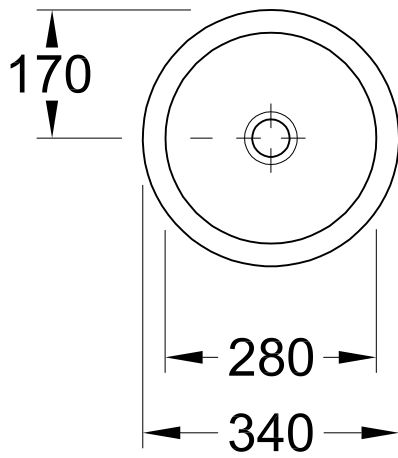

UNDERCOUNTER WASHBASIN LOOP & FRIENDS

PRODUCT INFORMATION

1. POSITION

Model	618028
Collection	Loop & Friends
PROJECTS	DESIGN
Width	280 mm
Weight	6,2 kg
description	outside surface glazed Sanitary porcelain Also available in CeramicPlus the hole for the washbasin can only be cut out using the original washbasin because tolerances of several millimetres are possible, installation possible in natural stone and laminate countertops fastening set included
Tap fitting / Tap hole remark	without tap hole area
Overflow remark	with overflow
material	Sanitary porcelain
Specification texts	Loop & Friends; Undercounter washbasin; Sanitary porcelain; Size: Diameter: 280 mm; Round; outside surface glazed; without tap hole area; with overflow; the hole for the washbasin can only be cut out using the original washbasin because tolerances of several millimetres are possible, installation possible in natural stone and laminate countertops; fastening set included

COLOURS

White Alpin	61802801	4022693429179
White Alpin CeramicPlus	618028R1	4022693429216
Star White CeramicPlus	618028R2	4022693429223
Pergamon CeramicPlus	618028R3	4022693429230

TECHNICAL DRAWINGS

618028

TECHNICAL DRAWINGS

618028