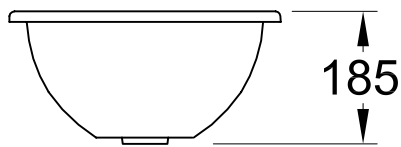

TECHNICAL DRAWINGS

618033