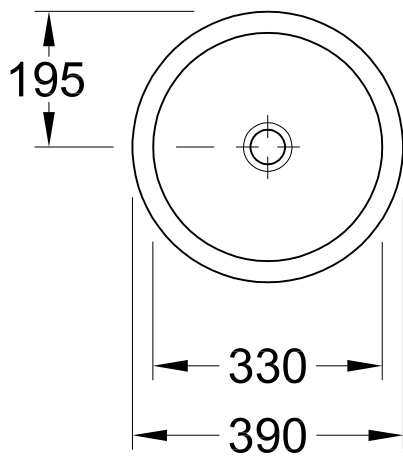

#### 1. POSITION

<b>Model</b>	<b>618033</b>
Collection	Loop & Friends
PROJECTS	DESIGN
Width	330 mm
Weight	7,75 kg
description	outside surface glazed Sanitary porcelain Also available in CeramicPlus the hole for the washbasin can only be cut out using the original washbasin because tolerances of several millimetres are possible, installation possible in natural stone and laminate countertops fastening set included
Tap fitting / Tap hole remark	without tap hole area
Overflow remark	with overflow
material	Sanitary porcelain
Specification texts	Loop & Friends; Undercounter washbasin; Sanitary porcelain; Size: Diameter: 330 mm; Round; outside surface glazed; without tap hole area; with overflow; the hole for the washbasin can only be cut out using the original washbasin because tolerances of several millimetres are possible, installation possible in natural stone and laminate countertops; fastening set included

618033

TECHNICAL DRAWINGS

618033