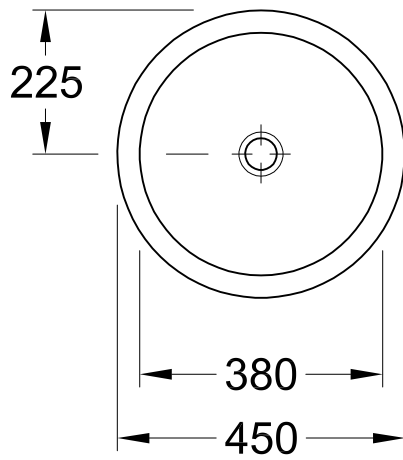

#### 1. POSITION

<b>Model</b>	<b>618038</b>
Collection	Loop & Friends
PROJECTS	DESIGN
Width	380 mm
Weight	10 kg
description	outside surface glazed Sanitary porcelain Also available in CeramicPlus the hole for the washbasin can only be cut out using the original washbasin because tolerances of several millimetres are possible, installation possible in natural stone and laminate countertops incl. extended ball rod for pop-up waste, fastening set included
Tap fitting / Tap hole remark	without tap hole area
Overflow remark	with overflow
material	Sanitary porcelain
Specification texts	Loop & Friends; Undercounter washbasin; Sanitary porcelain; Size: Diameter: 380 mm; Round; outside surface glazed; without tap hole area; with overflow; the hole for the washbasin can only be cut out using the original washbasin because tolerances of several millimetres are possible, installation possible in natural stone and laminate countertops; incl. extended ball rod for pop-up waste, fastening set included

618038

TECHNICAL DRAWINGS

618038