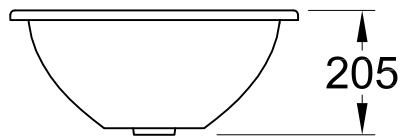

TECHNICAL DRAWINGS

618038