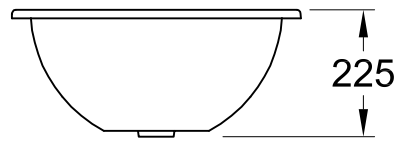

TECHNICAL DRAWINGS

618043