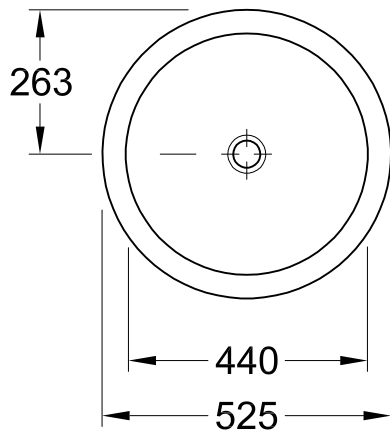

UNDERCOUNTER WASHBASIN LOOP & FRIENDS

PRODUCT INFORMATION

1 . POSITION

Model	618043
Collection	Loop & Friends
PROJECTS	DESIGN
Width	440 mm
Weight	13,95 kg
description	outside surface glazed Sanitary porcelain Also available in CeramicPlus the hole for the washbasin can only be cut out using the original washbasin because tolerances of several millimetres are possible, installation possible in natural stone and laminate countertops incl. extended ball rod for pop-up waste, fastening set included
Tap fitting / Tap hole remark	without tap hole area
Overflow remark	with overflow
material	Sanitary porcelain
Specification texts	Loop & Friends; Undercounter washbasin; Sanitary porcelain; Size: Diameter: 440 mm; Round; outside surface glazed; without tap hole area; with overflow; the hole for the washbasin can only be cut out using the original washbasin because tolerances of several millimetres are possible, installation possible in natural stone and laminate countertops; incl. extended ball rod for pop-up waste, fastening set included

TECHNICAL DRAWINGS

618043