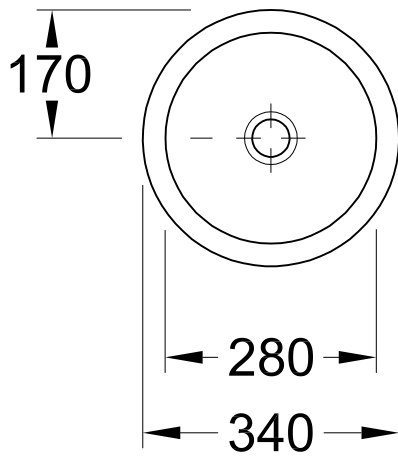

#### 1 . POSITION

<b>Model</b>	<b>618128</b>
Collection	Loop & Friends
PROJECTS	DESIGN
Width	280 mm
Weight	5,8 kg
description	outside surface glazed Sanitary porcelain Also available in CeramicPlus the hole for the washbasin can only be cut out using the original washbasin because tolerances of several millimetres are possible, installation possible in natural stone and laminate countertops fastening set included
Tap fitting / Tap hole remark	without tap hole area
Overflow remark	without overflow, Please note: unclosable outlet valve must be used with models without overflow
material	Sanitary porcelain
Specification texts	Loop & Friends; Undercounter washbasin; Sanitary porcelain; Size: Diameter: 280 mm; Round; outside surface glazed; without tap hole area; without overflow; Please note: unclosable outlet valve must be used with models without overflow; the hole for the washbasin can only be cut out using the original washbasin because tolerances of several millimetres are possible, installation possible in natural stone and laminate countertops; fastening set included

618128

TECHNICAL DRAWINGS

618128