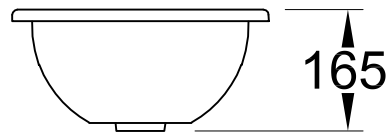

TECHNICAL DRAWINGS

618128