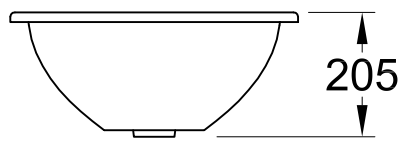

TECHNICAL DRAWINGS

618138