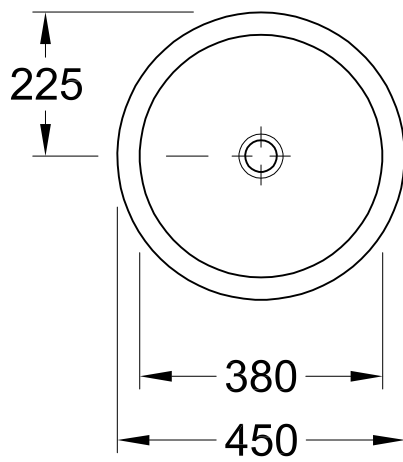

UNDERCOUNTER WASHBASIN LOOP & FRIENDS

PRODUCT INFORMATION

1 . POSITION

Model	618138
Collection	Loop & Friends
PROJECTS	DESIGN
Width	380 mm
Weight	11 kg
description	outside surface glazed Sanitary porcelain Also available in CeramicPlus the hole for the washbasin can only be cut out using the original washbasin because tolerances of several millimetres are possible, installation possible in natural stone and laminate countertops fastening set included
Tap fitting / Tap hole remark	without tap hole area
Overflow remark	without overflow, Please note: unclosable outlet valve must be used with models without overflow
material	Sanitary porcelain
Specification texts	Loop & Friends; Undercounter washbasin; Sanitary porcelain; Size: Diameter: 380 mm; Round; outside surface glazed; without tap hole area; without overflow; Please note: unclosable outlet valve must be used with models without overflow; the hole for the washbasin can only be cut out using the original washbasin because tolerances of several millimetres are possible, installation possible in natural stone and laminate countertops; fastening set included

COLOURS

White Alpin CeramicPlus	618138R1	4022693429698
Star White CeramicPlus	618138R2	4022693429704
Pergamon CeramicPlus	618138R3	4022693429711
White Alpin	61813801	4022693429650

TECHNICAL DRAWINGS

618138

TECHNICAL DRAWINGS

618138