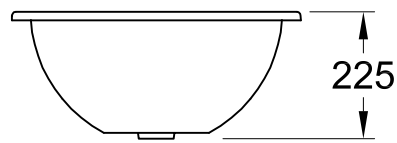

TECHNICAL DRAWINGS

618143