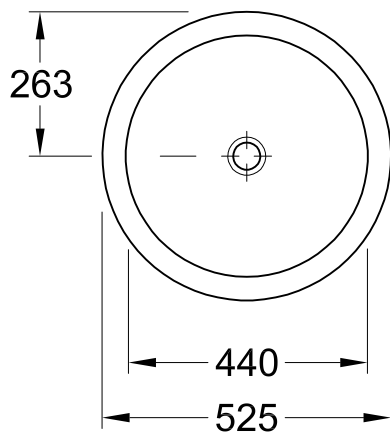

UNDERCOUNTER WASHBASIN LOOP & FRIENDS

PRODUCT INFORMATION

1 . POSITION

Model	618143
Collection	Loop & Friends
PROJECTS	DESIGN
Width	440 mm
Weight	13,6 kg
description	outside surface glazed Sanitary porcelain Also available in CeramicPlus the hole for the washbasin can only be cut out using the original washbasin because tolerances of several millimetres are possible, installation possible in natural stone and laminate countertops fastening set included
Tap fitting / Tap hole remark	without tap hole area
Overflow remark	without overflow, Please note: unclosable outlet valve must be used with models without overflow
material	Sanitary porcelain
Specification texts	Loop & Friends; Undercounter washbasin; Sanitary porcelain; Size: Diameter: 440 mm; Round; outside surface glazed; without tap hole area; without overflow; Please note: unclosable outlet valve must be used with models without overflow; the hole for the washbasin can only be cut out using the original washbasin because tolerances of several millimetres are possible, installation possible in natural stone and laminate countertops; fastening set included

COLOURS

White Alpin CeramicPlus	618143R1	4022693429773
Pergamon CeramicPlus	618143R3	4022693429797
Star White CeramicPlus	618143R2	4022693429780
White Alpin	61814301	4022693429735

TECHNICAL DRAWINGS

618143

TECHNICAL DRAWINGS

618143