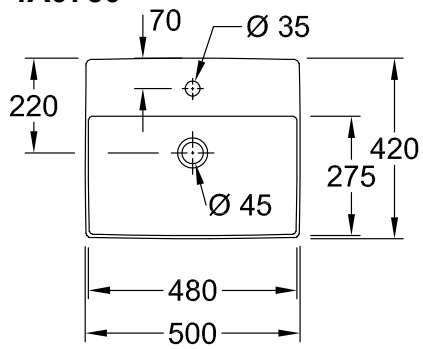

TECHNICAL DRAWINGS

4A0750