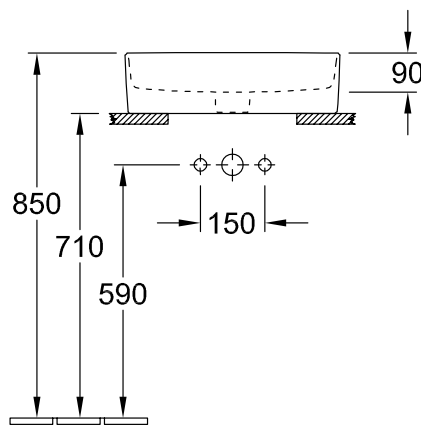

TECHNICAL DRAWINGS

4A0750