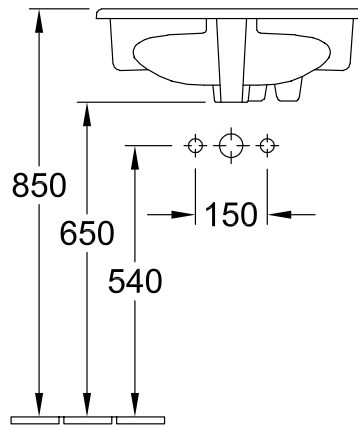

TECHNICAL DRAWINGS

416156