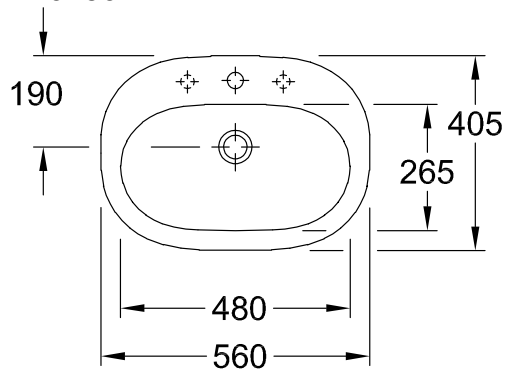

TECHNICAL DRAWINGS

416156