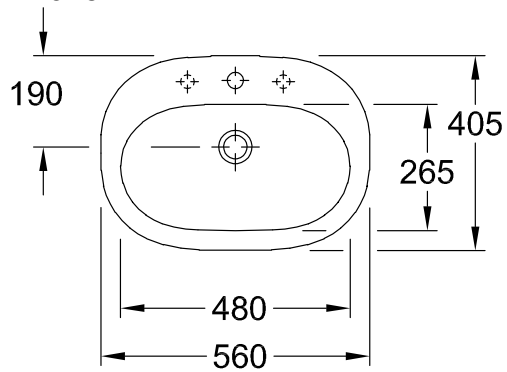

TECHNICAL DRAWINGS

416157