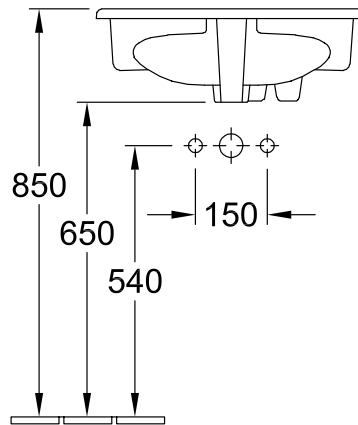

TECHNICAL DRAWINGS

416157