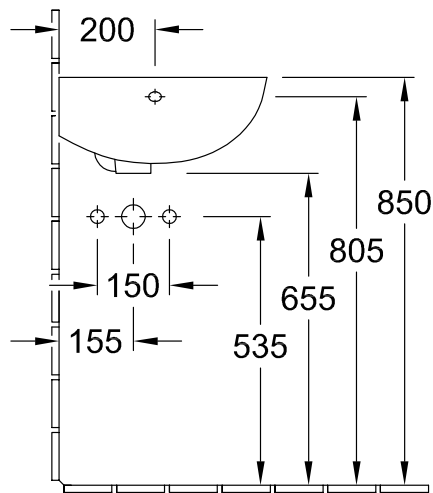

HANDWASHBASIN O.NOVO

PRODUCT INFORMATION

1 . POSITION

Model	732740
Collection	O.novo
PROJECTS	 START
Width	Side length: 415 mm
Depth	Side length: 415 mm
Weight	10,95 kg
description	Sanitary porcelain Also available in CeramicPlus
Tap fitting / Tap hole remark	suitable for 1-hole tap fittings, tap hole punched out
Overflow remark	with overflow
material	Sanitary porcelain
Specification texts	O.novo; Corner handwashbasin Compact; Sanitary porcelain; Size: Side length: 415 mm; Angular; suitable for 1-hole tap fittings, tap hole punched out; with overflow

COLOURS

White Alpin AntiBac	732740T1	4022693455604
White Alpin CeramicPlus	732740R1	4022693368393
White Alpin	73274001	4022693255044

TECHNICAL DRAWINGS

732740

TECHNICAL DRAWINGS

732740