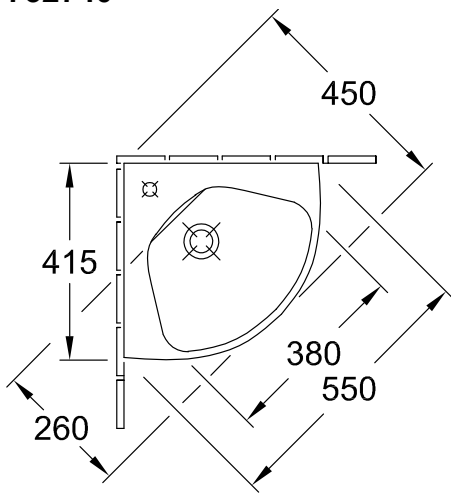

TECHNICAL DRAWINGS

732740