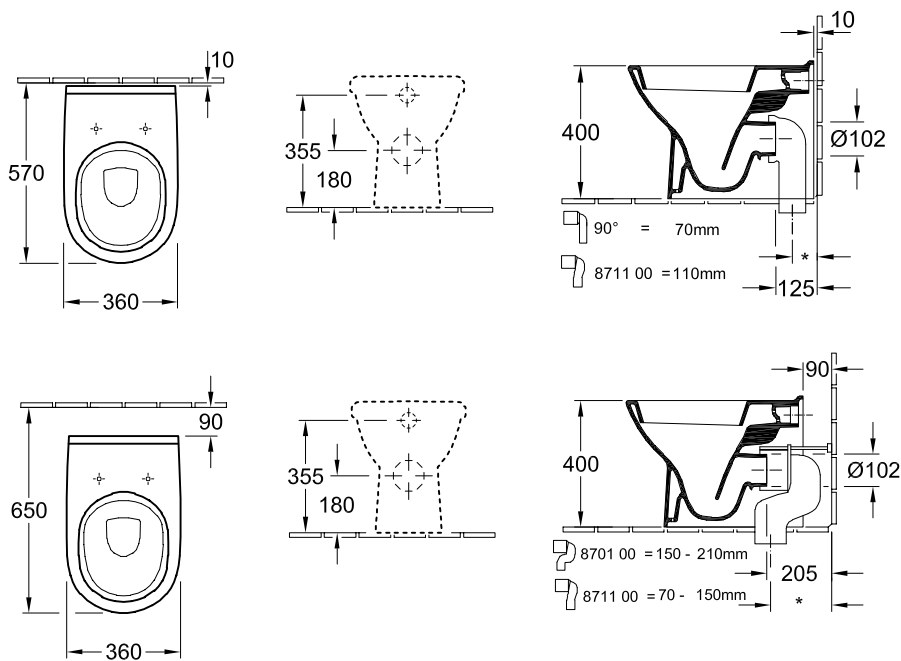

FLOOR-STANDING WC O.NOVO

PRODUCT INFORMATION

1. POSITION

Model	565710
Collection	O.novo
PROJECTS	 START
Width	360 mm
Depth	560 mm
Weight	21,89 kg
description	Sanitary porcelain Also available in CeramicPlus with fastening set for concealed fastening with water-saving AQUAREDUCT® system: flush volume 3 / 4,5 litres vertical outlet possible with Vario drainbend
Flush volume	3 / 4,5 l
Installation	floor-standing, back to wall
Outlet	horizontal outlet
material	Sanitary porcelain
Leed	4
Specification texts	O.novo; Washdown WC; Sanitary porcelain; Size: 360 x 560 mm; floor-standing, back to wall; Flush volume: 3 / 4,5 l; Leed: 4; with fastening set for concealed fastening; with water-saving AQUAREDUCT® system: flush volume 3 / 4,5 litres; horizontal outlet; vertical outlet possible with Vario drainbend

COLOURS

White Alpin	56571001	4051202033415
White Alpin CeramicPlus	565710R1	4051202033422
White Alpin AntiBac	565710T1	4051202468880

TECHNICAL DRAWINGS

565710

TECHNICAL DRAWINGS

565710