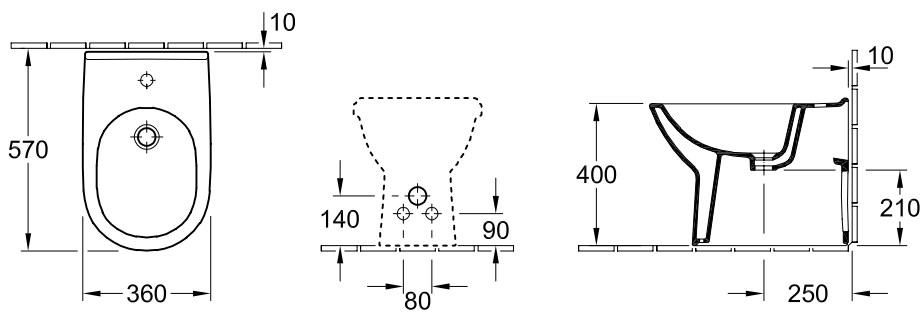

TECHNICAL DRAWINGS

546100