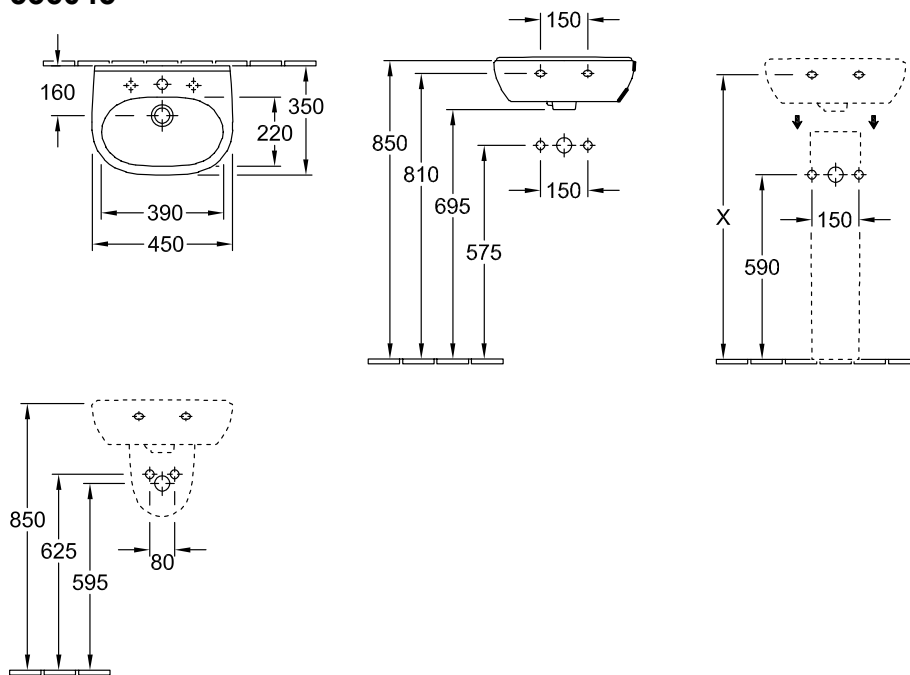

HANDWASHBASIN O.NOVO

PRODUCT INFORMATION

1 . POSITION

Model	536045
Collection	O.novo
PROJECTS	 START
Width	450 mm
Depth	350 mm
Weight	9,52 kg
description	Sanitary porcelain Also available in CeramicPlus fastening with 2 screws M10x120 mm
Tap fitting / Tap hole remark	suitable for 3-hole tap fittings, central tap hole punched out
Overflow remark	with overflow
material	Sanitary porcelain
Specification texts	O.novo; Handwashbasin Compact; Sanitary porcelain; Size: 450 x 350 mm; Oval; suitable for 3-hole tap fittings, central tap hole punched out; with overflow; fastening with 2 screws M10x120 mm

COLOURS

White Alpin	53604501	4051202011666
White Alpin CeramicPlus	536045R1	4051202011659
White Alpin AntiBac	536045T1	4051202468798

TECHNICAL DRAWINGS

536045

TECHNICAL DRAWINGS

536045