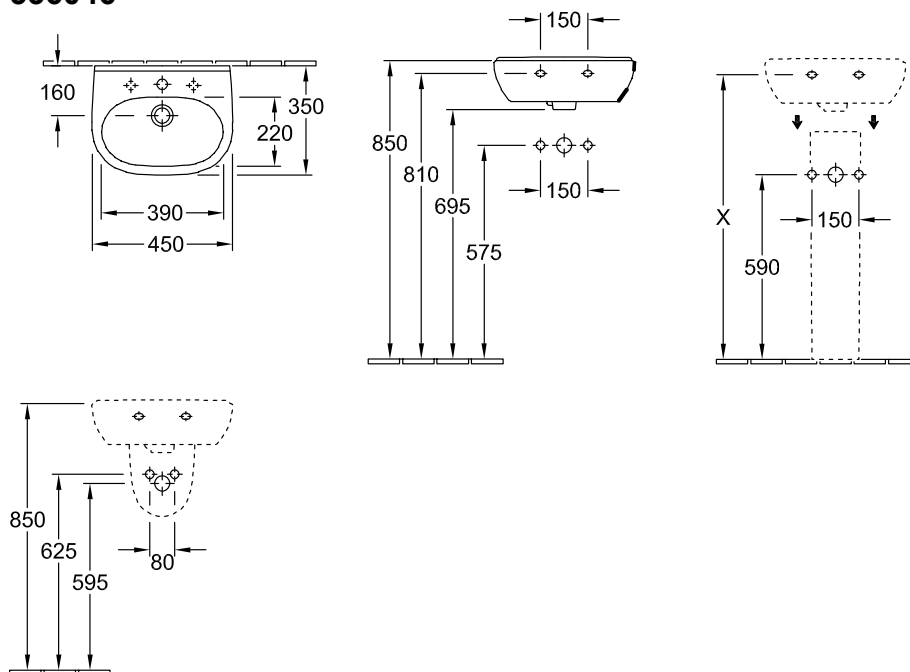

HANDWASHBASIN O.NOVO

PRODUCT INFORMATION

1 . POSITION

Model	536046
Collection	O.novo
PROJECTS	 START
Width	450 mm
Depth	350 mm
Weight	10,2 kg
description	Sanitary porcelain Also available in CeramicPlus fastening with 2 screws M10x120 mm
Tap fitting / Tap hole remark	suitable for 3-hole tap fittings, central tap hole punched out
Overflow remark	without overflow, Please note: unclosable outlet valve must be used with models without overflow
material	Sanitary porcelain
Specification texts	O.novo; Handwashbasin Compact; Sanitary porcelain; Size: 450 x 350 mm; Oval; suitable for 3-hole tap fittings, central tap hole punched out; without overflow; Please note: unclosable outlet valve must be used with models without overflow; fastening with 2 screws M10x120 mm

COLOURS

White Alpin	53604601	4051202011642
White Alpin CeramicPlus	536046R1	4051202011635
White Alpin AntiBac	536046T1	4051202468804

TECHNICAL DRAWINGS

536046

TECHNICAL DRAWINGS

536046