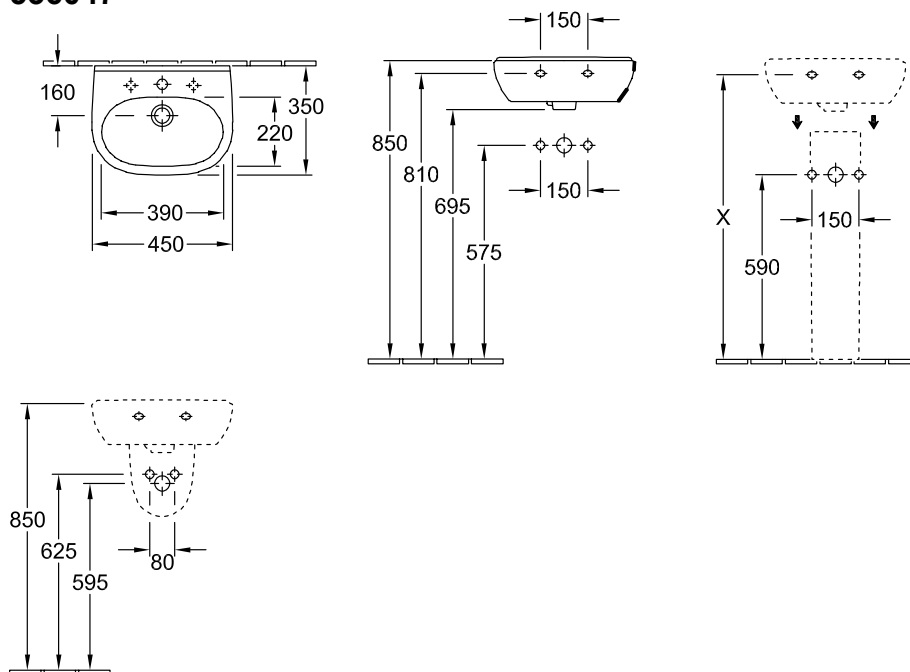

HANDWASHBASIN O.NOVO

PRODUCT INFORMATION

1 . POSITION

Model	536047
Collection	O.novo
PROJECTS	 START
Width	450 mm
Depth	350 mm
Weight	10,2 kg
description	Sanitary porcelain Also available in CeramicPlus fastening with 2 screws M10x120 mm
Tap fitting / Tap hole remark	without tap hole
Overflow remark	with overflow
material	Sanitary porcelain
Specification texts	O.novo; Handwashbasin Compact; Sanitary porcelain; Size: 450 x 350 mm; Oval; without tap hole; with overflow; fastening with 2 screws M10x120 mm

COLOURS

White Alpin AntiBac	536047T1	4051202468811
White Alpin	53604701	4051202011628
White Alpin CeramicPlus	536047R1	4051202011611

TECHNICAL DRAWINGS

536047

TECHNICAL DRAWINGS

536047