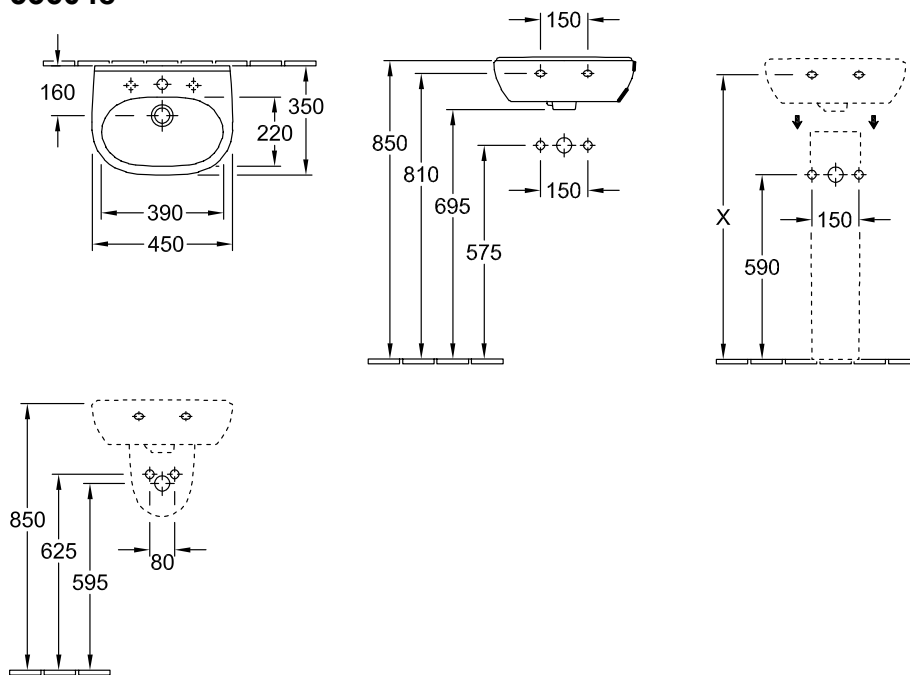

HANDWASHBASIN O.NOVO

PRODUCT INFORMATION

1 . POSITION

Model	536048
Collection	O.novo
PROJECTS	 START
Width	450 mm
Depth	350 mm
Weight	10,2 kg
description	Sanitary porcelain Also available in CeramicPlus fastening with 2 screws M10x120 mm
Tap fitting / Tap hole remark	without tap hole
Overflow remark	without overflow, Please note: unclosable outlet valve must be used with models without overflow
material	Sanitary porcelain
Specification texts	O.novo; Handwashbasin Compact; Sanitary porcelain; Size: 450 x 350 mm; Oval; without tap hole; without overflow; Please note: unclosable outlet valve must be used with models without overflow; fastening with 2 screws M10x120 mm

COLOURS

White Alpin	53604801	4051202011604
White Alpin CeramicPlus	536048R1	4051202011390
White Alpin AntiBac	536048T1	4051202468828

TECHNICAL DRAWINGS

536048

TECHNICAL DRAWINGS

536048