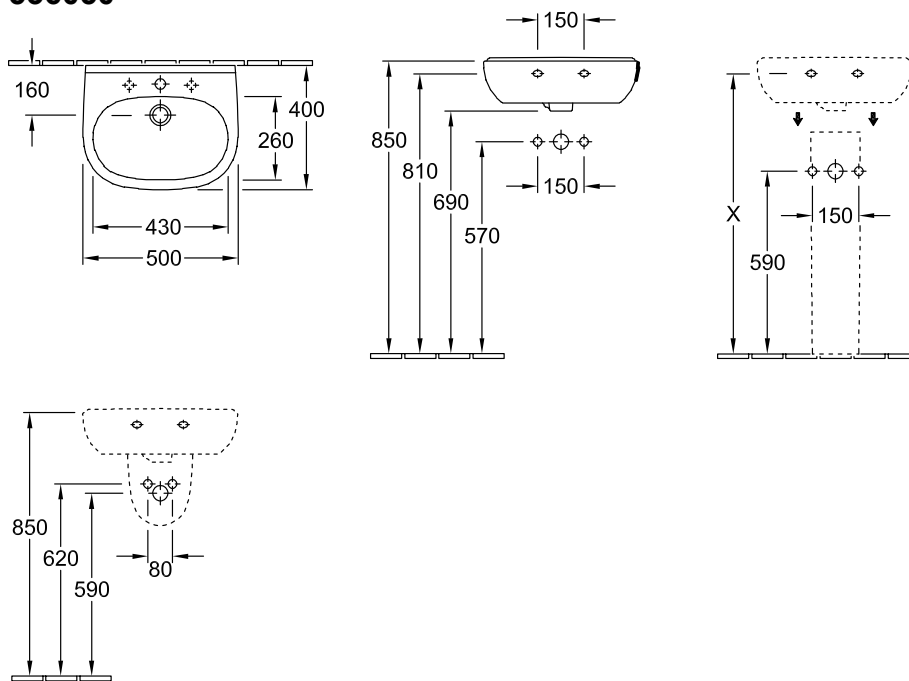

HANDWASHBASIN O.NOVO

PRODUCT INFORMATION

1 . POSITION

Model	536050
Collection	O.novo
PROJECTS	 START
Width	500 mm
Depth	400 mm
Weight	11,67 kg
description	Sanitary porcelain Also available in CeramicPlus fastening with 2 screws M10x120 mm
Tap fitting / Tap hole remark	suitable for 3-hole tap fittings, central tap hole punched out
Overflow remark	with overflow
material	Sanitary porcelain
Specification texts	O.novo; Handwashbasin Compact; Sanitary porcelain; Size: 500 x 400 mm; Oval; suitable for 3-hole tap fittings, central tap hole punched out; with overflow; fastening with 2 screws M10x120 mm

COLOURS

White Alpin	53605001	4051202008253
White Alpin CeramicPlus	536050R1	4051202008260
White Alpin AntiBac	536050T1	4051202385828

TECHNICAL DRAWINGS

536050

TECHNICAL DRAWINGS

536050