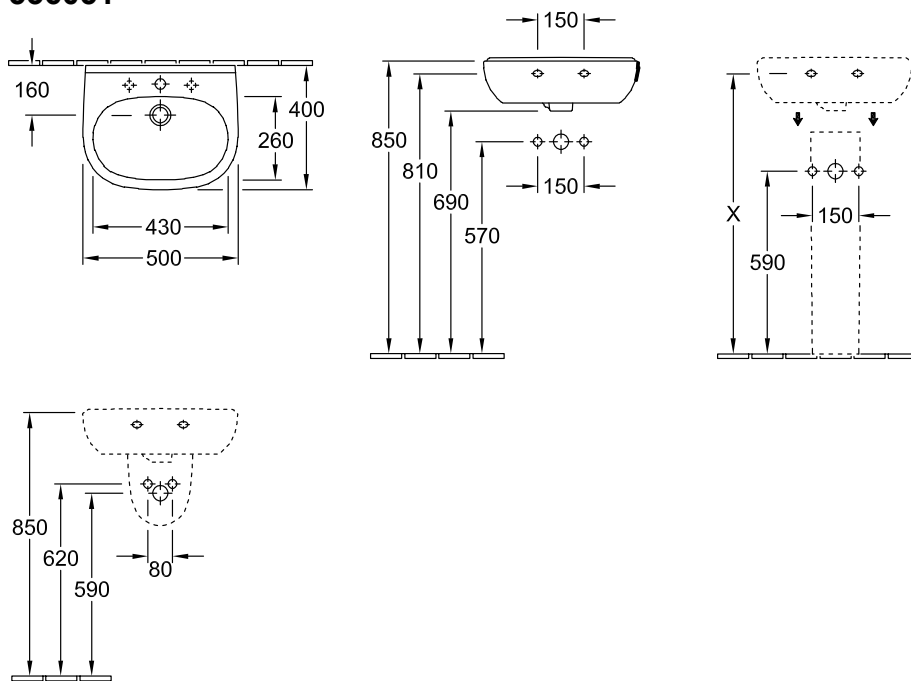

HANDWASHBASIN O.NOVO

PRODUCT INFORMATION

1 . POSITION

Model	536051
Collection	O.novo
PROJECTS	 START
Width	500 mm
Depth	400 mm
Weight	12,3 kg
description	Sanitary porcelain Also available in CeramicPlus fastening with 2 screws M10x120 mm
Tap fitting / Tap hole remark	suitable for 3-hole tap fittings, central tap hole punched out
Overflow remark	without overflow, Please note: unclosable outlet valve must be used with models without overflow
material	Sanitary porcelain
Specification texts	O.novo; Handwashbasin Compact; Sanitary porcelain; Size: 500 x 400 mm; Oval; suitable for 3-hole tap fittings, central tap hole punched out; without overflow; Please note: unclosable outlet valve must be used with models without overflow; fastening with 2 screws M10x120 mm

COLOURS

White Alpin	53605101	4051202008246
White Alpin CeramicPlus	536051R1	4051202008239
White Alpin AntiBac	536051T1	4051202385804

TECHNICAL DRAWINGS

536051

TECHNICAL DRAWINGS

536051