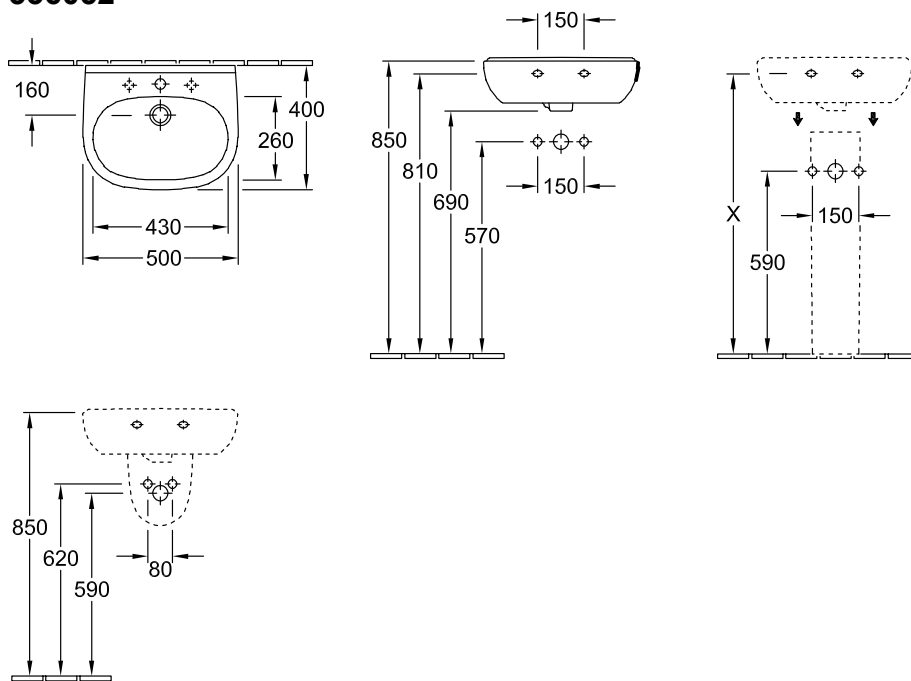

HANDWASHBASIN O.NOVO

PRODUCT INFORMATION

1 . POSITION

Model	536052
Collection	O.novo
PROJECTS	 START
Width	500 mm
Depth	400 mm
Weight	12,3 kg
description	Sanitary porcelain Also available in CeramicPlus fastening with 2 screws M10x120 mm
Tap fitting / Tap hole remark	without tap hole
Overflow remark	with overflow
material	Sanitary porcelain
Specification texts	O.novo; Handwashbasin Compact; Sanitary porcelain; Size: 500 x 400 mm; Oval; without tap hole; with overflow; fastening with 2 screws M10x120 mm

COLOURS

White Alpin CeramicPlus	536052R1	4051202008222
White Alpin AntiBac	536052T1	4051202467463
White Alpin	53605201	4051202008215

TECHNICAL DRAWINGS

536052

TECHNICAL DRAWINGS

536052