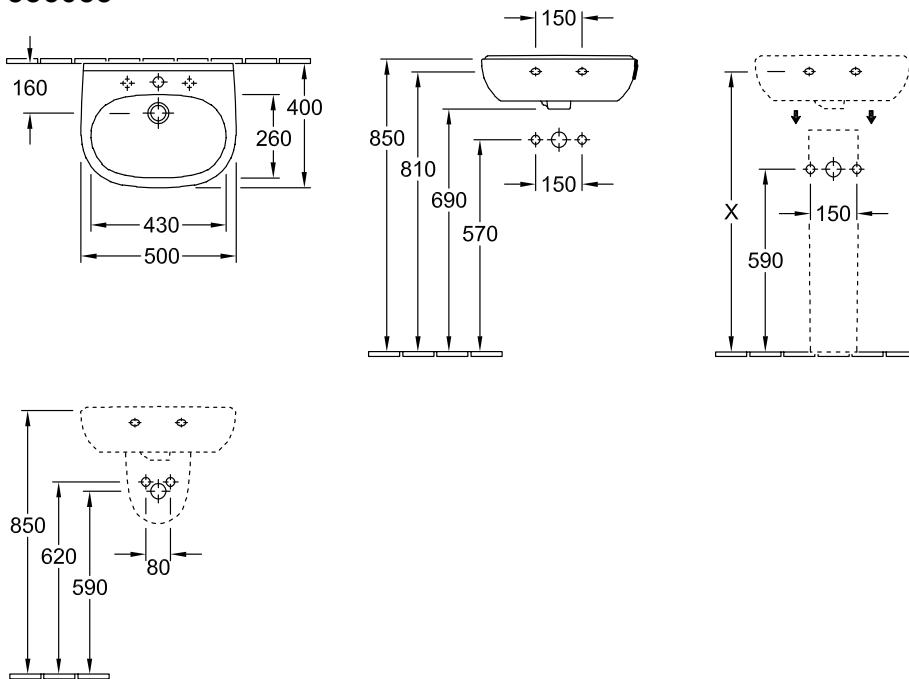

HANDWASHBASIN O.NOVO

PRODUCT INFORMATION

1 . POSITION

Model	536053
Collection	O.novo
PROJECTS	 START
Width	500 mm
Depth	400 mm
Weight	12,3 kg
description	Sanitary porcelain Also available in CeramicPlus fastening with 2 screws M10x120 mm
Tap fitting / Tap hole remark	without tap hole
Overflow remark	without overflow, Please note: unclosable outlet valve must be used with models without overflow
material	Sanitary porcelain
Specification texts	O.novo; Handwashbasin Compact; Sanitary porcelain; Size: 500 x 400 mm; Oval; without tap hole; without overflow; Please note: unclosable outlet valve must be used with models without overflow; fastening with 2 screws M10x120 mm

COLOURS

White Alpin	53605301	4051202096113
White Alpin CeramicPlus	536053R1	4051202096120
White Alpin AntiBac	536053T1	4051202467470

TECHNICAL DRAWINGS

536053

TECHNICAL DRAWINGS

536053