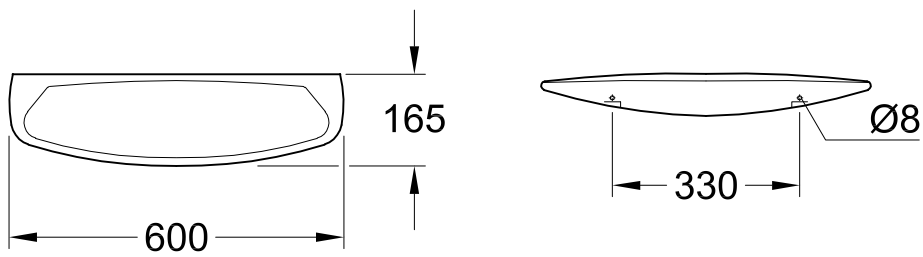

SMALL PIECE OF FURNITURE O.NOVO

PRODUCT INFORMATION

1. POSITION

Model	781860
Collection	O.novo
PROJECTS	 START
Width	600 mm
Depth	165 mm
Weight	4,05 kg
description	fastening with 2 oval head screws 6x90 mm
Specification texts	O.novo; Shelf; Size: 600 x 165 mm; fastening with 2 oval head screws 6x90 mm

COLOURS

White Alpin CeramicPlus	781860R1	4022693368904
White Alpin	78186001	4022693107732

TECHNICAL DRAWINGS

781860

TECHNICAL DRAWINGS

781860