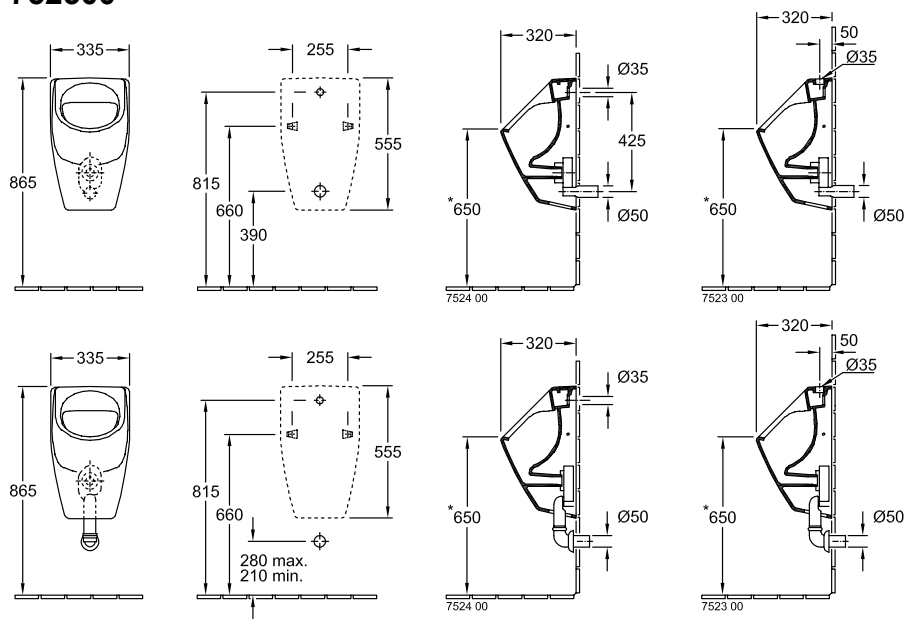

### 1. POSITION

|                     |   |
|---------------------|---|
| <b>Model</b>        | <b>752300</b>   |
| Collection          | O.novo  |
| PROJECTS            |  START                                     |
| Width               | 335 mm  |
| Height              | 560 mm  |
| Depth               | 320 mm  |
| Weight              | 13,2 kg   |
| description         | DirectFlush<br>Sanitary porcelain<br>Also available in CeramicPlus  |
| Urinal cover        | without cover   |
| Flush volume        | 1 l   |
| Inlet               | water inlet from above  |
| material            | Sanitary porcelain  |
| Specification texts | O.novo; Siphonic urinal;<br>DirectFlush; Sanitary porcelain;<br>Size: 335 x 560 x 320 mm; Flush<br>volume: 1 l; without cover |

TECHNICAL DRAWINGS

752300

\* We recommend installation at a height suitable for the average user!

TECHNICAL DRAWINGS

**752300**

\* We recommend installation at a height suitable for the average user!