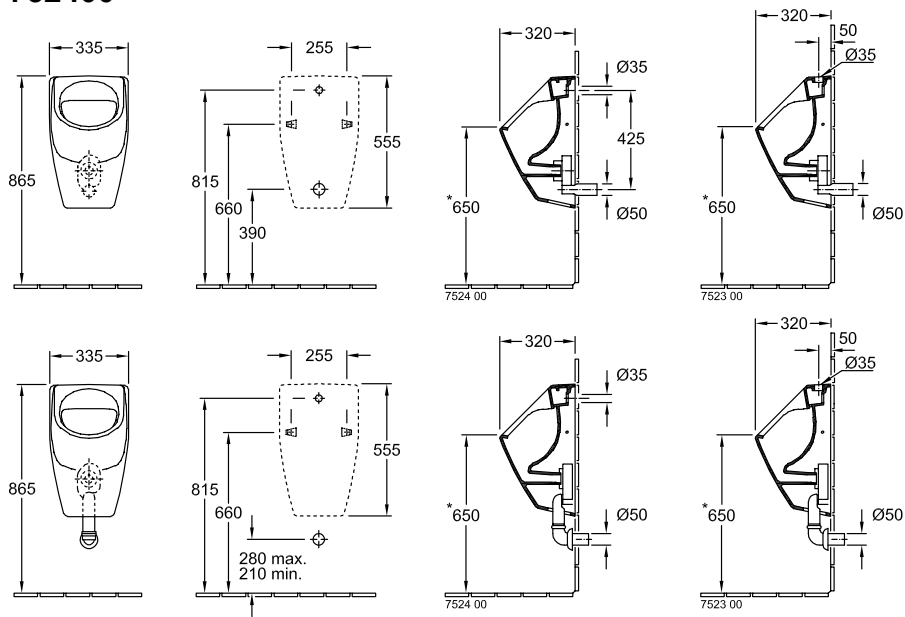

URINAL O.NOVO

PRODUCT INFORMATION

1 . POSITION

Model	752400
Collection	O.novo
PROJECTS	 START
Width	335 mm
Height	560 mm
Depth	320 mm
Weight	13,2 kg
description	DirectFlush Sanitary porcelain Also available in CeramicPlus
Urinal cover	without cover
Flush volume	1 l
Inlet	concealed water inlet
material	Sanitary porcelain
Specification texts	O.novo; Siphonic urinal; DirectFlush; Sanitary porcelain; Size: 335 x 560 x 320 mm; Flush volume: 1 l; without cover

COLOURS

White Alpin	75240001	4051202555160
White Alpin CeramicPlus	752400R1	4051202555191

TECHNICAL DRAWINGS

752400

* We recommend installation at a height suitable for the average user!

TECHNICAL DRAWINGS

752400

* We recommend installation at a height suitable for the average user!