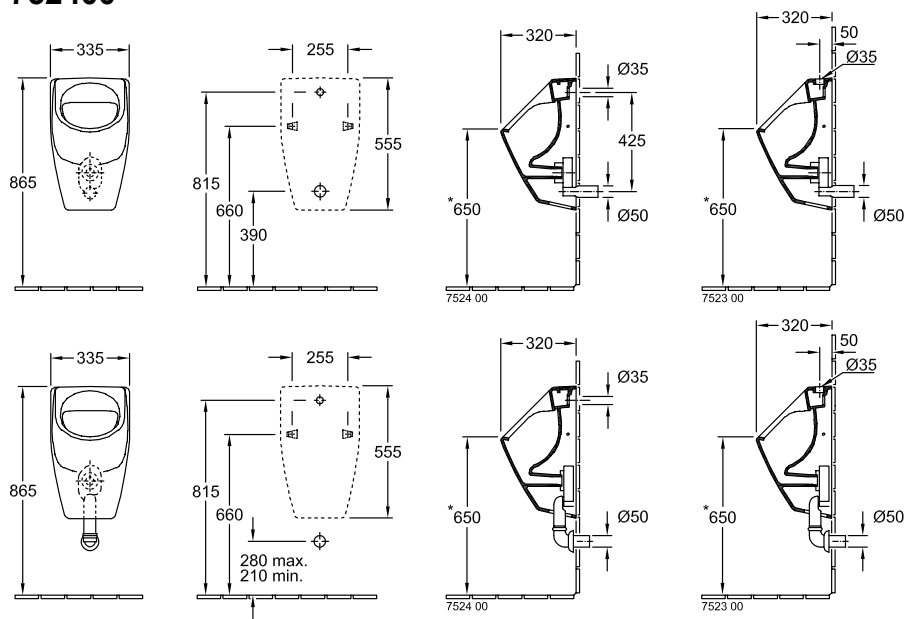

URINAL O.NOVO

PRODUCT INFORMATION

1 . POSITION

Model	752400
Collection	O.novo
PROJECTS	 START
Width	335 mm
Height	560 mm
Depth	320 mm
Weight	13,2 kg
description	DirectFlush Sanitary porcelain Also available in CeramicPlus
Urinal cover	without cover
Flush volume	1 l
Inlet	concealed water inlet
material	Sanitary porcelain
Specification texts	O.novo; Siphonic urinal; DirectFlush; Sanitary porcelain; Size: 335 x 560 x 320 mm; Flush volume: 1 l; without cover

COLOURS

White Alpin	75240001	4051202555160
White Alpin CeramicPlus	752400R1	4051202555191

TECHNICAL DRAWINGS

752400

* We recommend installation at a height suitable for the average user!

TECHNICAL DRAWINGS

752400

* We recommend installation at a height suitable for the average user!