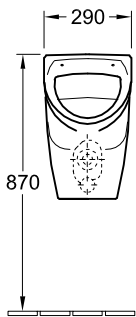

TECHNICAL DRAWINGS

755700