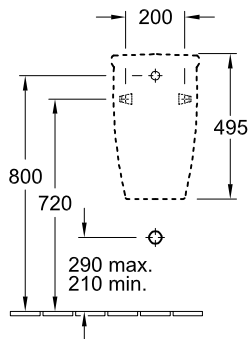

URINAL O.NOVO

PRODUCT INFORMATION

1 . POSITION

Model	755700
Collection	O.novo
PROJECTS	 START
Width	290 mm
Height	495 mm
Depth	245 mm
Weight	12,27 kg
description	Sanitary porcelain Also available in CeramicPlus fastening set included
Urinal cover	without cover
Flush volume	1 l
Inlet	concealed water inlet
material	Sanitary porcelain
Specification texts	O.novo; Siphonic urinal Compact; Sanitary porcelain; Size: 290 x 495 x 245 mm; Flush volume: 1 l; fastening set included; without cover

COLOURS

White Alpin	75570001	4022693430496
White Alpin CeramicPlus	755700R1	4022693431646

TECHNICAL DRAWINGS

755700

TECHNICAL DRAWINGS

755700