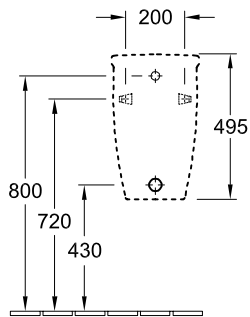

URINAL O.NOVO

PRODUCT INFORMATION

1 . POSITION

Model	755700
Collection	O.novo
PROJECTS	 START
Width	290 mm
Height	495 mm
Depth	245 mm
Weight	12,27 kg
description	Sanitary porcelain Also available in CeramicPlus fastening set included
Urinal cover	without cover
Flush volume	1 l
Inlet	concealed water inlet
material	Sanitary porcelain
Specification texts	O.novo; Siphonic urinal Compact; Sanitary porcelain; Size: 290 x 495 x 245 mm; Flush volume: 1 l; fastening set included; without cover

COLOURS

White Alpin	75570001	4022693430496
White Alpin CeramicPlus	755700R1	4022693431646

TECHNICAL DRAWINGS

755700

TECHNICAL DRAWINGS

755700