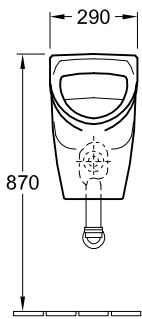

TECHNICAL DRAWINGS

755700