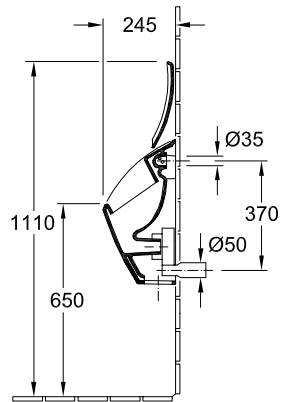

URINAL O.NOVO

PRODUCT INFORMATION

1 . POSITION

Model	755700
Collection	O.novo
PROJECTS	 START
Width	290 mm
Height	495 mm
Depth	245 mm
Weight	12,27 kg
description	Sanitary porcelain Also available in CeramicPlus fastening set included
Urinal cover	without cover
Flush volume	1 l
Inlet	concealed water inlet
material	Sanitary porcelain
Specification texts	O.novo; Siphonic urinal Compact; Sanitary porcelain; Size: 290 x 495 x 245 mm; Flush volume: 1 l; fastening set included; without cover

COLOURS

White Alpin	75570001	4022693430496
White Alpin CeramicPlus	755700R1	4022693431646

TECHNICAL DRAWINGS

755700

TECHNICAL DRAWINGS

755700