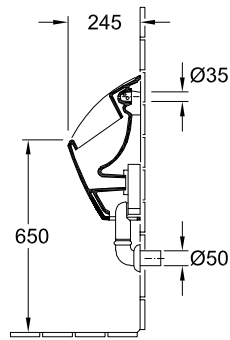

URINAL O.NOVO

PRODUCT INFORMATION

1 . POSITION

Model	755700
Collection	O.novo
PROJECTS	 START
Width	290 mm
Height	495 mm
Depth	245 mm
Weight	12,27 kg
description	Sanitary porcelain Also available in CeramicPlus fastening set included
Urinal cover	without cover
Flush volume	1 l
Inlet	concealed water inlet
material	Sanitary porcelain
Specification texts	O.novo; Siphonic urinal Compact; Sanitary porcelain; Size: 290 x 495 x 245 mm; Flush volume: 1 l; fastening set included; without cover

COLOURS

White Alpin	75570001	4022693430496
White Alpin CeramicPlus	755700R1	4022693431646

TECHNICAL DRAWINGS

755700

TECHNICAL DRAWINGS

755700