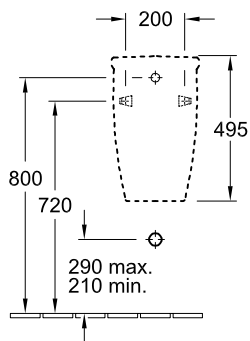

URINAL O.NOVO

PRODUCT INFORMATION

1 . POSITION

Model	755701
Collection	O.novo
PROJECTS	 START
Width	290 mm
Height	495 mm
Depth	245 mm
Weight	12,27 kg
description	Sanitary porcelain Also available in CeramicPlus fastening set included
Urinal cover	for cover
Flush volume	1 l
Inlet	concealed water inlet
material	Sanitary porcelain
Specification texts	O.novo; Siphonic urinal Compact; Sanitary porcelain; Size: 290 x 495 x 245 mm; Flush volume: 1 l; fastening set included; for cover

COLOURS

White Alpin	75570101	4022693430502
White Alpin CeramicPlus	755701R1	4022693431851

TECHNICAL DRAWINGS

755701

TECHNICAL DRAWINGS

755701