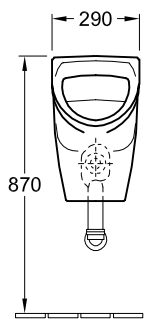

URINAL O.NOVO

PRODUCT INFORMATION

1 . POSITION

Model	755701
Collection	O.novo
PROJECTS	 START
Width	290 mm
Height	495 mm
Depth	245 mm
Weight	12,27 kg
description	Sanitary porcelain Also available in CeramicPlus fastening set included
Urinal cover	for cover
Flush volume	1 l
Inlet	concealed water inlet
material	Sanitary porcelain
Specification texts	O.novo; Siphonic urinal Compact; Sanitary porcelain; Size: 290 x 495 x 245 mm; Flush volume: 1 l; fastening set included; for cover

COLOURS

White Alpin	75570101	4022693430502
White Alpin CeramicPlus	755701R1	4022693431851

TECHNICAL DRAWINGS

755701

TECHNICAL DRAWINGS

755701