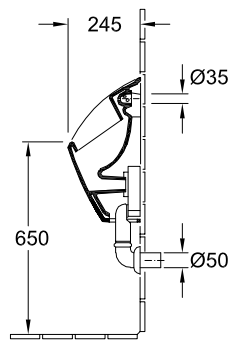

URINAL O.NOVO

PRODUCT INFORMATION

1 . POSITION

Model	755701
Collection	O.novo
PROJECTS	 START
Width	290 mm
Height	495 mm
Depth	245 mm
Weight	12,27 kg
description	Sanitary porcelain Also available in CeramicPlus fastening set included
Urinal cover	for cover
Flush volume	1 l
Inlet	concealed water inlet
material	Sanitary porcelain
Specification texts	O.novo; Siphonic urinal Compact; Sanitary porcelain; Size: 290 x 495 x 245 mm; Flush volume: 1 l; fastening set included; for cover

COLOURS

White Alpin	75570101	4022693430502
White Alpin CeramicPlus	755701R1	4022693431851

TECHNICAL DRAWINGS

755701

TECHNICAL DRAWINGS

755701