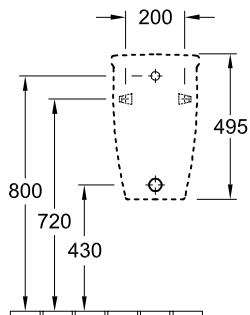

URINAL O.NOVO

PRODUCT INFORMATION

1 . POSITION

Model	755701
Collection	O.novo
PROJECTS	 START
Width	290 mm
Height	495 mm
Depth	245 mm
Weight	12,27 kg
description	Sanitary porcelain Also available in CeramicPlus fastening set included
Urinal cover	for cover
Flush volume	1 l
Inlet	concealed water inlet
material	Sanitary porcelain
Specification texts	O.novo; Siphonic urinal Compact; Sanitary porcelain; Size: 290 x 495 x 245 mm; Flush volume: 1 l; fastening set included; for cover

COLOURS

White Alpin	75570101	4022693430502
White Alpin CeramicPlus	755701R1	4022693431851

TECHNICAL DRAWINGS

755701

TECHNICAL DRAWINGS

755701