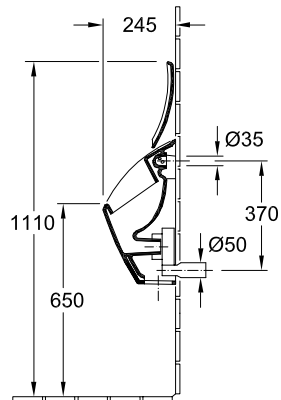

URINAL O.NOVO

PRODUCT INFORMATION

1 . POSITION

Model	755701
Collection	O.novo
PROJECTS	 START
Width	290 mm
Height	495 mm
Depth	245 mm
Weight	12,27 kg
description	Sanitary porcelain Also available in CeramicPlus fastening set included
Urinal cover	for cover
Flush volume	1 l
Inlet	concealed water inlet
material	Sanitary porcelain
Specification texts	O.novo; Siphonic urinal Compact; Sanitary porcelain; Size: 290 x 495 x 245 mm; Flush volume: 1 l; fastening set included; for cover

COLOURS

White Alpin	75570101	4022693430502
White Alpin CeramicPlus	755701R1	4022693431851

TECHNICAL DRAWINGS

755701

TECHNICAL DRAWINGS

755701