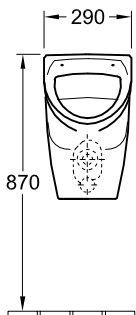

TECHNICAL DRAWINGS

755701