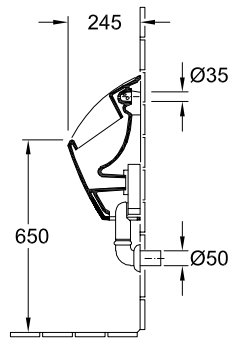

URINAL O.NOVO

PRODUCT INFORMATION

1 . POSITION

Model	755705
Collection	O.novo
PROJECTS	 START
Width	290 mm
Height	495 mm
Depth	245 mm
Weight	12,27 kg
description	Sanitary porcelain Also available in CeramicPlus fastening set included
Urinal cover	without cover
Flush volume	1 l
Target	with target
Inlet	concealed water inlet
material	Sanitary porcelain
Specification texts	O.novo; Siphonic urinal Compact; Sanitary porcelain; Size: 290 x 495 x 245 mm; Flush volume: 1 l; fastening set included; without cover; with target

COLOURS

White Alpin CeramicPlus	755705R1	4022693484659
White Alpin	75570501	4022693484550

TECHNICAL DRAWINGS

755705

TECHNICAL DRAWINGS

755705