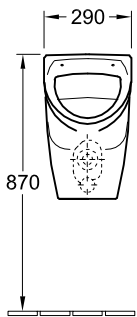

TECHNICAL DRAWINGS

755705