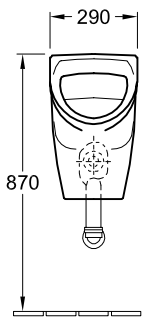

URINAL O.NOVO

PRODUCT INFORMATION

1 . POSITION

Model	755705
Collection	O.novo
PROJECTS	 START
Width	290 mm
Height	495 mm
Depth	245 mm
Weight	12,27 kg
description	Sanitary porcelain Also available in CeramicPlus fastening set included
Urinal cover	without cover
Flush volume	1 l
Target	with target
Inlet	concealed water inlet
material	Sanitary porcelain
Specification texts	O.novo; Siphonic urinal Compact; Sanitary porcelain; Size: 290 x 495 x 245 mm; Flush volume: 1 l; fastening set included; without cover; with target

COLOURS

White Alpin CeramicPlus	755705R1	4022693484659
White Alpin	75570501	4022693484550

TECHNICAL DRAWINGS

755705

TECHNICAL DRAWINGS

755705