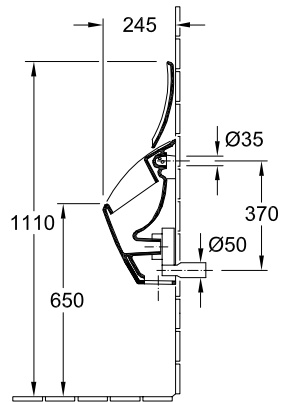

URINAL O.NOVO

PRODUCT INFORMATION

1 . POSITION

Model	755705
Collection	O.novo
PROJECTS	 START
Width	290 mm
Height	495 mm
Depth	245 mm
Weight	12,27 kg
description	Sanitary porcelain Also available in CeramicPlus fastening set included
Urinal cover	without cover
Flush volume	1 l
Target	with target
Inlet	concealed water inlet
material	Sanitary porcelain
Specification texts	O.novo; Siphonic urinal Compact; Sanitary porcelain; Size: 290 x 495 x 245 mm; Flush volume: 1 l; fastening set included; without cover; with target

COLOURS

White Alpin CeramicPlus	755705R1	4022693484659
White Alpin	75570501	4022693484550

TECHNICAL DRAWINGS

755705

TECHNICAL DRAWINGS

755705