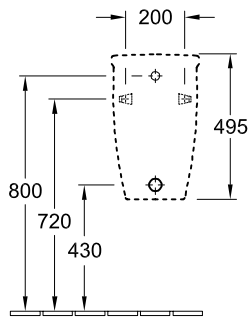

URINAL O.NOVO

PRODUCT INFORMATION

1 . POSITION

Model	755705
Collection	O.novo
PROJECTS	 START
Width	290 mm
Height	495 mm
Depth	245 mm
Weight	12,27 kg
description	Sanitary porcelain Also available in CeramicPlus fastening set included
Urinal cover	without cover
Flush volume	1 l
Target	with target
Inlet	concealed water inlet
material	Sanitary porcelain
Specification texts	O.novo; Siphonic urinal Compact; Sanitary porcelain; Size: 290 x 495 x 245 mm; Flush volume: 1 l; fastening set included; without cover; with target

COLOURS

White Alpin CeramicPlus	755705R1	4022693484659
White Alpin	75570501	4022693484550

TECHNICAL DRAWINGS

755705

TECHNICAL DRAWINGS

755705