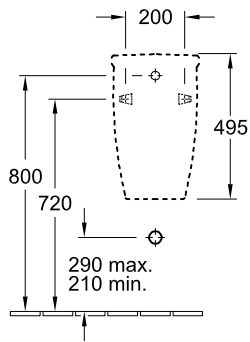

URINAL O.NOVO

PRODUCT INFORMATION

1 . POSITION

Model	755705
Collection	O.novo
PROJECTS	 START
Width	290 mm
Height	495 mm
Depth	245 mm
Weight	12,27 kg
description	Sanitary porcelain Also available in CeramicPlus fastening set included
Urinal cover	without cover
Flush volume	1 l
Target	with target
Inlet	concealed water inlet
material	Sanitary porcelain
Specification texts	O.novo; Siphonic urinal Compact; Sanitary porcelain; Size: 290 x 495 x 245 mm; Flush volume: 1 l; fastening set included; without cover; with target

COLOURS

White Alpin CeramicPlus	755705R1	4022693484659
White Alpin	75570501	4022693484550

TECHNICAL DRAWINGS

755705

TECHNICAL DRAWINGS

755705