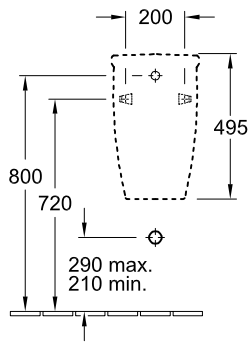

TECHNICAL DRAWINGS

755706