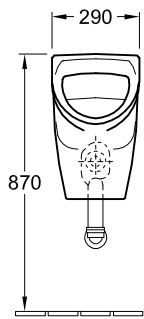

TECHNICAL DRAWINGS

755706