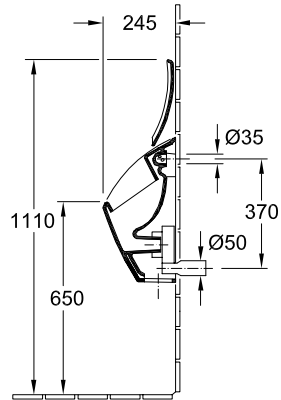

TECHNICAL DRAWINGS

755706