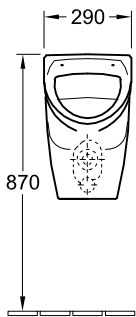

TECHNICAL DRAWINGS

755706