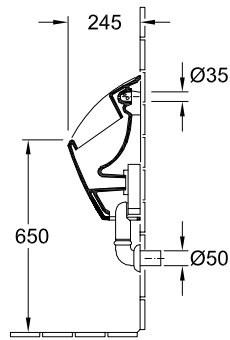

TECHNICAL DRAWINGS

755706