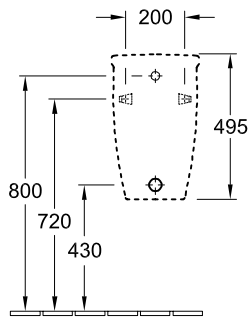

TECHNICAL DRAWINGS

755706