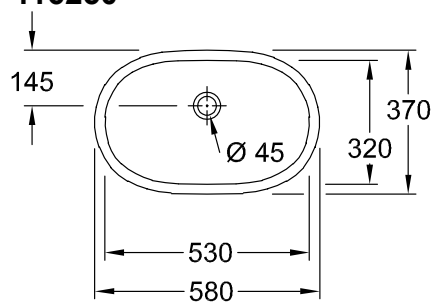

UNDERCOUNTER WASHBASIN O.NOVO

PRODUCT INFORMATION

1 . POSITION

Model	416250
Collection	O.novo
PROJECTS	 START
Width	530 mm
Depth	320 mm
Weight	7,5 kg
description	Sanitary porcelain Also available in CeramicPlus the hole for the washbasin can only be cut out using the original washbasin because tolerances of several millimetres are possible, installation possible in natural stone and laminate countertops fastening set included
Tap fitting / Tap hole remark	without tap hole area
Overflow remark	with overflow
material	Sanitary porcelain
Specification texts	O.novo; Undercounter washbasin; Sanitary porcelain; Size: 530 x 320 mm; Oval; without tap hole area; with overflow; the hole for the washbasin can only be cut out using the original washbasin because tolerances of several millimetres are possible, installation possible in natural stone and laminate countertops; fastening set included

COLOURS

White Alpin	41625001	4051202110338
White Alpin CeramicPlus	416250R1	4051202095864

TECHNICAL DRAWINGS

416250

TECHNICAL DRAWINGS

416250