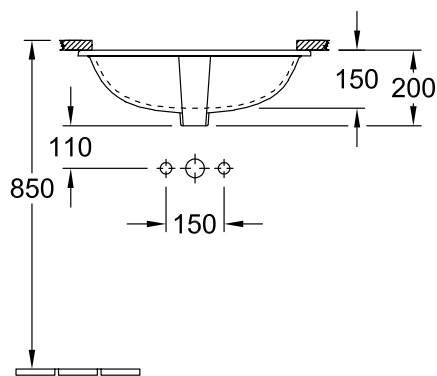

UNDERCOUNTER WASHBASIN O.NOVO

PRODUCT INFORMATION

1 . POSITION

Model	416250
Collection	O.novo
PROJECTS	 START
Width	530 mm
Depth	320 mm
Weight	7,5 kg
description	Sanitary porcelain Also available in CeramicPlus the hole for the washbasin can only be cut out using the original washbasin because tolerances of several millimetres are possible, installation possible in natural stone and laminate countertops fastening set included
Tap fitting / Tap hole remark	without tap hole area
Overflow remark	with overflow
material	Sanitary porcelain
Specification texts	O.novo; Undercounter washbasin; Sanitary porcelain; Size: 530 x 320 mm; Oval; without tap hole area; with overflow; the hole for the washbasin can only be cut out using the original washbasin because tolerances of several millimetres are possible, installation possible in natural stone and laminate countertops; fastening set included

COLOURS

White Alpin	41625001	4051202110338
White Alpin CeramicPlus	416250R1	4051202095864

TECHNICAL DRAWINGS

416250

TECHNICAL DRAWINGS

416250