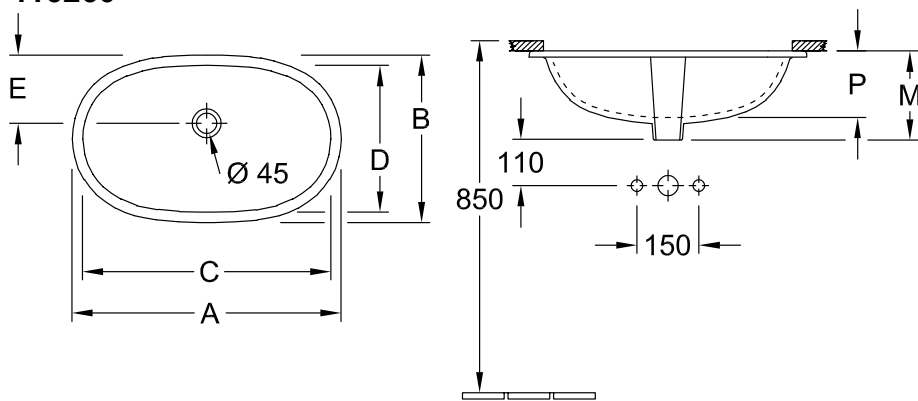

UNDERCOUNTER WASHBASIN O.NOVO

PRODUCT INFORMATION

1 . POSITION

Model	416260
Collection	O.novo
PROJECTS	 START
Width	600 mm
Depth	350 mm
Weight	8,7 kg
description	Sanitary porcelain Also available in CeramicPlus the hole for the washbasin can only be cut out using the original washbasin because tolerances of several millimetres are possible, installation possible in natural stone and laminate countertops fastening set included
Tap fitting / Tap hole remark	without tap hole area
Overflow remark	with overflow
material	Sanitary porcelain
Specification texts	O.novo; Undercounter washbasin; Sanitary porcelain; Size: 600 x 350 mm; Oval; without tap hole area; with overflow; the hole for the washbasin can only be cut out using the original washbasin because tolerances of several millimetres are possible, installation possible in natural stone and laminate countertops; fastening set included

COLOURS

White Alpin	41626001	4051202085391
White Alpin CeramicPlus	416260R1	4051202095857

TECHNICAL DRAWINGS

416260

	A	B	C	D	E	M	P
4162 60	650	400	600	350	165	208	160
4162 50	580	370	530	320	145	200	150

TECHNICAL DRAWINGS