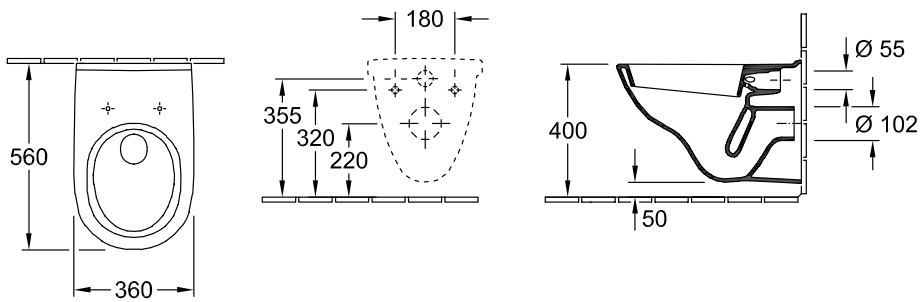

TECHNICAL DRAWINGS

5660H1