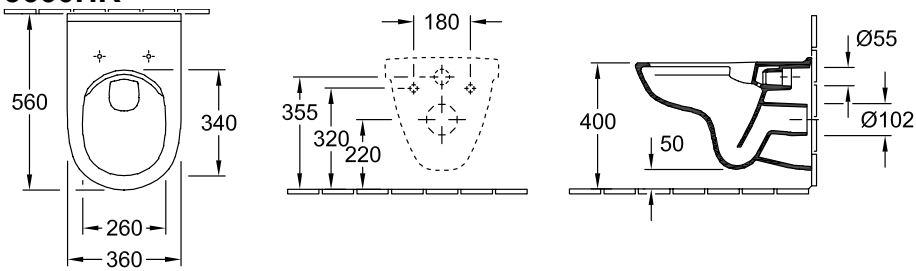

WC COMBI-PACK O.NOVO

PRODUCT INFORMATION

1. POSITION

Model	5660HR
Collection	O.novo
PROJECTS	 START
Weight	20 kg
description	DirectFlush Individual packaging materials composed of: Washdown WC DirectFlush 5660 R0 XX, WC-seat with QuickRelease and SoftClosing hinges 9M38 S1 01
Flush volume	3 / 4,5 l
Installation	wall-mounted
Outlet	horizontal outlet
Lead	4
Specification texts	O.novo; WC Complete; DirectFlush; wall-mounted; Flush volume: 3 / 4,5 l; Lead: 4; horizontal outlet; Individual packaging materials

COLOURS

White Alpin	5660HR01	4051202324285
White Alpin CeramicPlus	5660HRR1	4051202324292

TECHNICAL DRAWINGS

5660HR

TECHNICAL DRAWINGS

5660HR