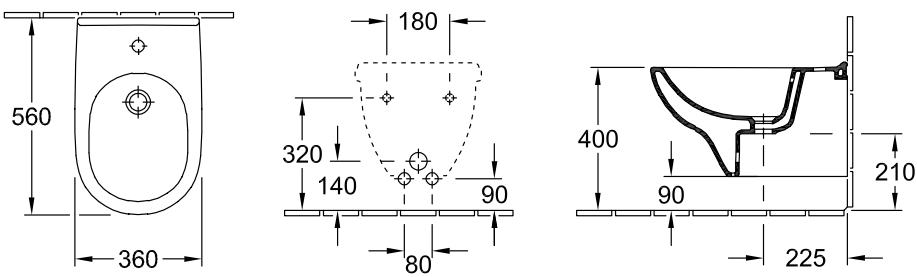

BIDET WALL-MOUNTED O.NOVO

PRODUCT INFORMATION

1 . POSITION

Model	546000
Collection	O.novo
PROJECTS	 START
Width	360 mm
Depth	560 mm
Weight	16,37 kg
description	Sanitary porcelain Also available in CeramicPlus fastening with 2 screws M12x150 mm
Tap fitting / Tap hole remark	suitable for 1-hole tap fittings, tap hole punched out
Overflow remark	with overflow
Installation	wall-mounted
material	Sanitary porcelain
Specification texts	O.novo; Bidet; Sanitary porcelain; Size: 360 x 560 mm; suitable for 1- hole tap fittings, tap hole punched out; with overflow; wall-mounted; fastening with 2 screws M12x150 mm

COLOURS

White Alpin	54600001	4051202031343
White Alpin CeramicPlus	546000R1	4051202032555
White Alpin AntiBac	546000T1	4051202468859

TECHNICAL DRAWINGS

546000

TECHNICAL DRAWINGS

546000