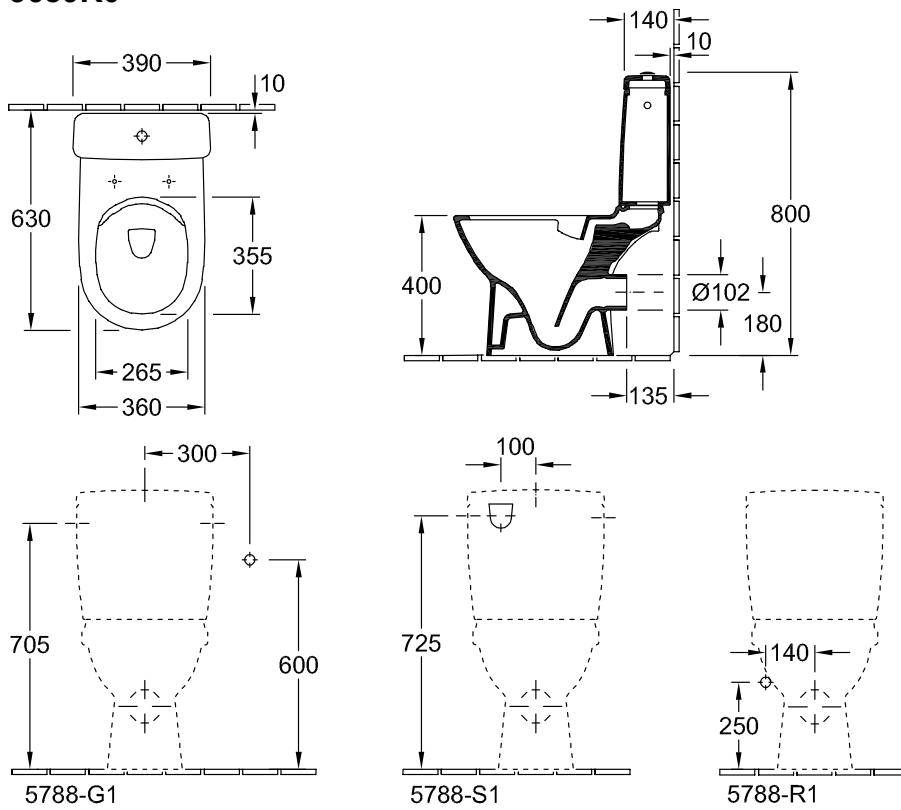

FLOOR-STANDING CLOSE-COUPLED WC-SUITES O.NOVO

PRODUCT INFORMATION

1. POSITION

Model	5689R0
Collection	O.novo
PROJECTS	 START
Width	360 mm
Depth	610 mm
Weight	22 kg
description	DirectFlush Sanitary porcelain Also available in CeramicPlus with fastening set for concealed fastening with water-saving AQUAREDUCT® system: flush volume 3 / 4,5 litres
Flush volume	3 / 4,5 l
Installation	floor-standing
Outlet	horizontal outlet
material	Sanitary porcelain
Leed	3
Specification texts	O.novo; Washdown WC for close-coupled WC-suite, rimless Compact; DirectFlush; Sanitary porcelain; Size: 360 x 610 mm; floor-standing; Flush volume: 3 / 4,5 l; Leed: 3; with fastening set for concealed fastening; with water-saving AQUAREDUCT® system: flush volume 3 / 4,5 litres; horizontal outlet

COLOURS

White Alpin	5689R001	4051202487249
White Alpin CeramicPlus	5689R0R1	4051202487256

TECHNICAL DRAWINGS

5689R0

TECHNICAL DRAWINGS

5689R0