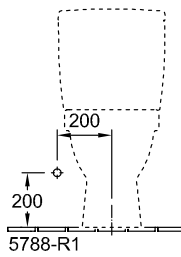

FLOOR-STANDING CLOSE-COUPLED WC-SUITES O.NOVO

PRODUCT INFORMATION

1. POSITION

Model	565810
Collection	O.novo
PROJECTS	 START
Width	360 mm
Depth	640 mm
Weight	32 kg
description	Sanitary porcelain Also available in CeramicPlus recommendation: to be installed from the wall at: with fastening set for concealed fastening with water-saving AQUAREDUCT® system: flush volume 3 / 4,5 litres vertical outlet possible with Vario drainbend
Flush volume	3 / 4,5 l
Installation	floor-standing, back to wall
Outlet	horizontal outlet
material	Sanitary porcelain
Leed	4
Specification texts	O.novo; Washdown WC for close- coupled WC-suite; Sanitary porcelain; Size: 360 x 640 mm; floor-standing, back to wall; recommendation: to be installed from the wall at; Flush volume: 3 / 4,5 l; Leed: 4; with fastening set for concealed fastening; with water- saving AQUAREDUCT® system: flush volume 3 / 4,5 litres; horizontal outlet; vertical outlet possible with Vario drainbend

COLOURS

White Alpin	56581001	4051202081409
White Alpin CeramicPlus	565810R1	4051202081393
White Alpin AntiBac	565810T1	4051202469078

TECHNICAL DRAWINGS

565810

TECHNICAL DRAWINGS

565810