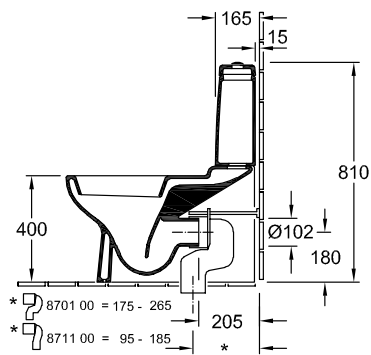

FLOOR-STANDING CLOSE-COUPLED WC-SUITES O.NOVO

PRODUCT INFORMATION

1. POSITION

Model	565810
Collection	O.novo
PROJECTS	 START
Width	360 mm
Depth	640 mm
Weight	32 kg
description	Sanitary porcelain Also available in CeramicPlus recommendation: to be installed from the wall at: with fastening set for concealed fastening with water-saving AQUAREDUCT® system: flush volume 3 / 4,5 litres vertical outlet possible with Vario drainbend
Flush volume	3 / 4,5 l
Installation	floor-standing, back to wall
Outlet	horizontal outlet
material	Sanitary porcelain
Leed	4
Specification texts	O.novo; Washdown WC for close- coupled WC-suite; Sanitary porcelain; Size: 360 x 640 mm; floor-standing, back to wall; recommendation: to be installed from the wall at; Flush volume: 3 / 4,5 l; Leed: 4; with fastening set for concealed fastening; with water- saving AQUAREDUCT® system: flush volume 3 / 4,5 litres; horizontal outlet; vertical outlet possible with Vario drainbend

COLOURS

White Alpin	56581001	4051202081409
White Alpin CeramicPlus	565810R1	4051202081393
White Alpin AntiBac	565810T1	4051202469078

TECHNICAL DRAWINGS

565810

TECHNICAL DRAWINGS

565810