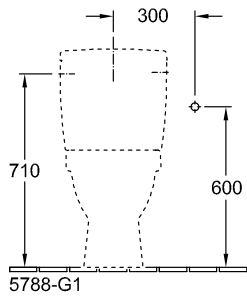

FLOOR-STANDING CLOSE-COUPLED WC-SUITES O.NOVO

PRODUCT INFORMATION

1. POSITION

Model	565810
Collection	O.novo
PROJECTS	 START
Width	360 mm
Depth	640 mm
Weight	32 kg
description	Sanitary porcelain Also available in CeramicPlus recommendation: to be installed from the wall at: with fastening set for concealed fastening with water-saving AQUAREDUCT® system: flush volume 3 / 4,5 litres vertical outlet possible with Vario drainbend
Flush volume	3 / 4,5 l
Installation	floor-standing, back to wall
Outlet	horizontal outlet
material	Sanitary porcelain
Leed	4
Specification texts	O.novo; Washdown WC for close- coupled WC-suite; Sanitary porcelain; Size: 360 x 640 mm; floor-standing, back to wall; recommendation: to be installed from the wall at; Flush volume: 3 / 4,5 l; Leed: 4; with fastening set for concealed fastening; with water- saving AQUAREDUCT® system: flush volume 3 / 4,5 litres; horizontal outlet; vertical outlet possible with Vario drainbend

COLOURS

White Alpin	56581001	4051202081409
White Alpin CeramicPlus	565810R1	4051202081393
White Alpin AntiBac	565810T1	4051202469078

TECHNICAL DRAWINGS

565810

TECHNICAL DRAWINGS

565810