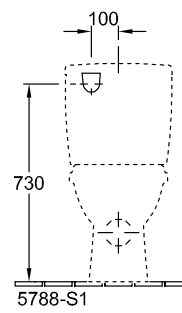

TECHNICAL DRAWINGS

565810