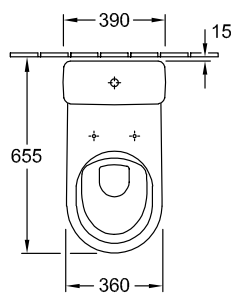

TECHNICAL DRAWINGS

565810