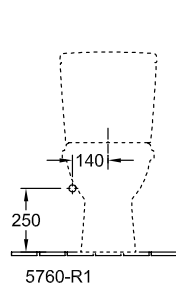

TECHNICAL DRAWINGS

566101