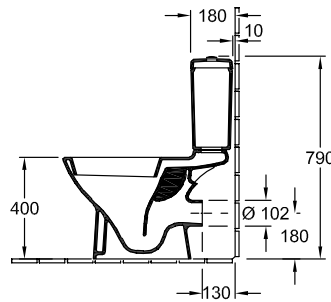

TECHNICAL DRAWINGS

566101