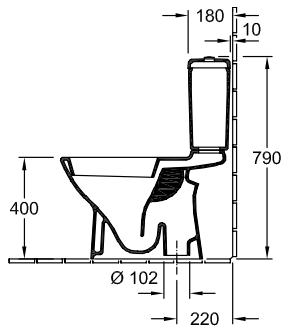

TECHNICAL DRAWINGS

566101