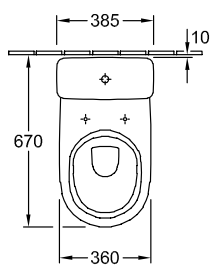

TECHNICAL DRAWINGS

566101