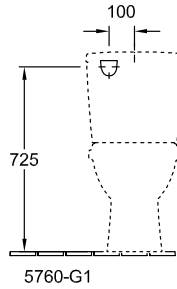

TECHNICAL DRAWINGS

566101