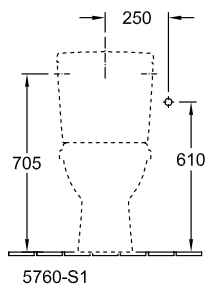

TECHNICAL DRAWINGS

566101