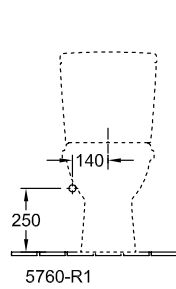

TECHNICAL DRAWINGS

566110