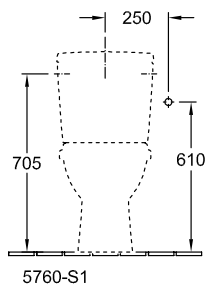

TECHNICAL DRAWINGS

566110