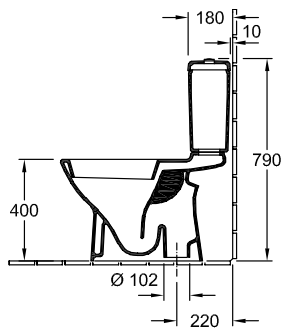

TECHNICAL DRAWINGS

566110