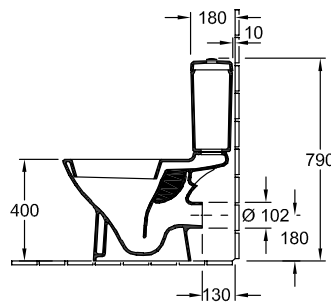

TECHNICAL DRAWINGS

566110