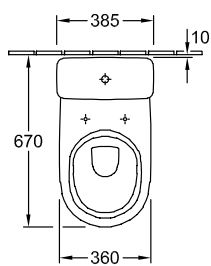

TECHNICAL DRAWINGS

566110