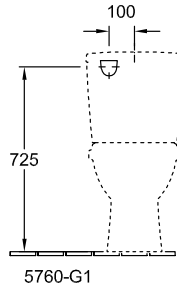

TECHNICAL DRAWINGS

566110