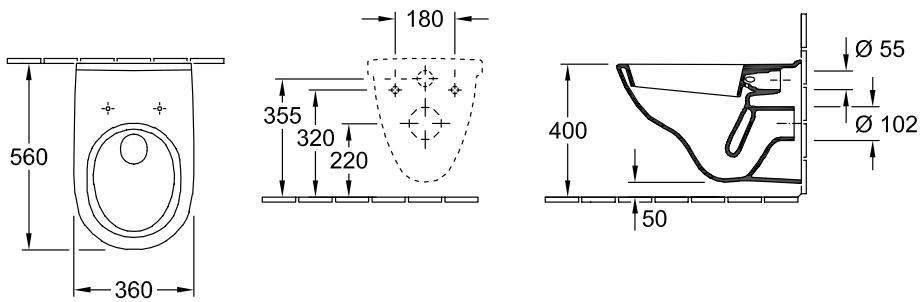

WALL-MOUNTED WC O.NOVO

PRODUCT INFORMATION

1 . POSITION

Model	566010
Collection	O.novo
PROJECTS	 START
Width	360 mm
Depth	560 mm
Weight	18,1 kg
description	Sanitary porcelain Also available in CeramicPlus with water-saving AQUAREDUCT® system: flush volume 3 / 4,5 litres
Flush volume	3 / 4,5 l
Installation	wall-mounted
Outlet	horizontal outlet
material	Sanitary porcelain
Leed	4
Specification texts	O.novo; Washdown WC; Sanitary porcelain; Size: 360 x 560 mm; wall-mounted; Flush volume: 3 / 4,5 l; Leed: 4; with water-saving AQUAREDUCT® system: flush volume 3 / 4,5 litres; horizontal outlet

COLOURS

White Alpin AntiBac	566010T1	4051202385606
White Alpin	56601001	4051202032562
White Alpin CeramicPlus	566010R1	4051202032579

TECHNICAL DRAWINGS

566010

TECHNICAL DRAWINGS

566010