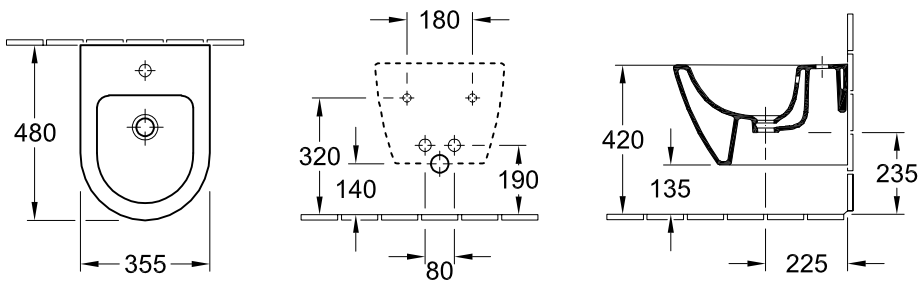

BIDET WALL-MOUNTED SUBWAY 2.0

PRODUCT INFORMATION

1 . POSITION

Model	540600
Collection	Subway 2.0
PROJECTS	DESIGN
Width	355 mm
Depth	480 mm
Weight	16,6 kg
description	Sanitary porcelain Also available in CeramicPlus with fastening set for concealed fastening
Tap fitting / Tap hole remark	suitable for 1-hole tap fittings, tap hole punched out
Overflow remark	with overflow
Installation	wall-mounted
material	Sanitary porcelain
Specification texts	Subway 2.0; Bidet compact; Sanitary porcelain; Size: 355 x 480 mm; suitable for 1-hole tap fittings, tap hole punched out; with overflow; wall-mounted; with fastening set for concealed fastening

TECHNICAL DRAWINGS

540600