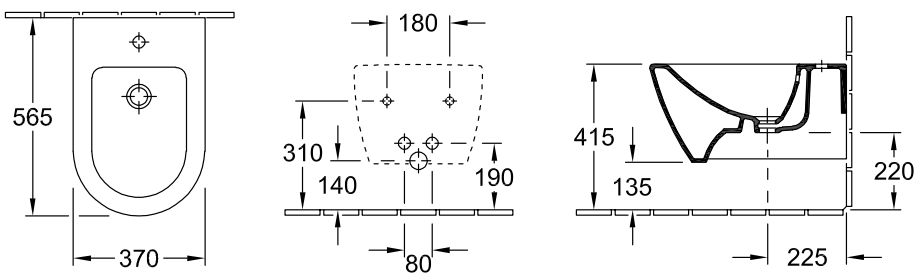

TECHNICAL DRAWINGS

540000