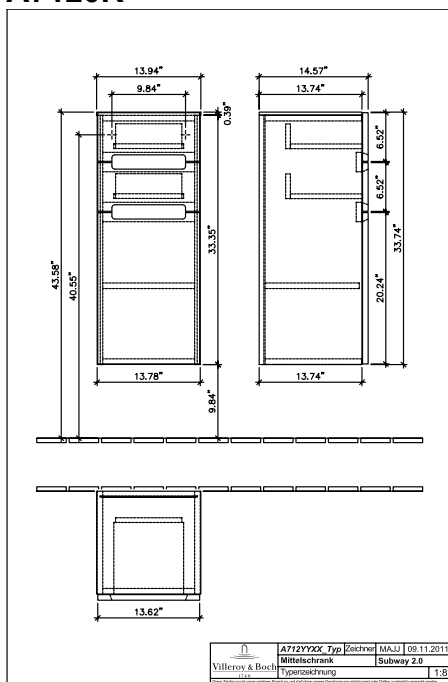

### 1 . POSITION

<b>Model</b>	<b>A7120R</b>
Collection	Subway 2.0
PROJECTS	DESIGN
Width	354 mm
Height	857 mm
Depth	370 mm
Weight	28 kg
description	fastening set included hinges on left Handles: handle matt silver-coloured Equipped with: 2 drawers, 1 door, 1 shelf Top colours: R - Silver Grey
Installation	wall-mounted
Specification texts	Subway 2.0; Side cabinet; Size: 354 x 857 x 370 mm; wall-mounted; fastening set included; hinges on left; Equipped with: 2 drawers, 1 door, 1 shelf; Top colours: R - Silver Grey; Handles: handle matt silver-coloured

TECHNICAL DRAWINGS

A7120R

TECHNICAL DRAWINGS

A7120R

	A712VYZX Typ Zeichner MAJU 09.11.2011 Mittelschrank Subway 2.0 Typzeichnung	1/8
---	---	-----