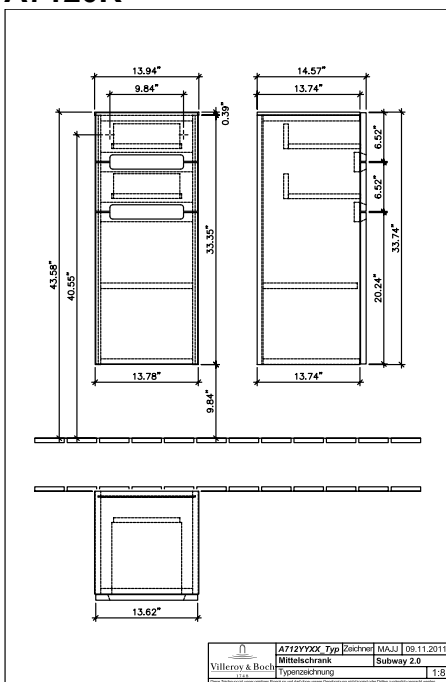

### 1 . POSITION

<b>Model</b>	<b>A7120R</b>
Collection	Subway 2.0
PROJECTS	DESIGN
Width	354 mm
Height	857 mm
Depth	370 mm
Weight	28 kg
description	fastening set included hinges on left Handles: handle matt silver-coloured Equipped with: 2 drawers, 1 door, 1 shelf Top colours: R - Silver Grey
Installation	wall-mounted
Specification texts	Subway 2.0; Side cabinet; Size: 354 x 857 x 370 mm; wall-mounted; fastening set included; hinges on left; Equipped with: 2 drawers, 1 door, 1 shelf; Top colours: R - Silver Grey; Handles: handle matt silver-coloured

TECHNICAL DRAWINGS

A7120R

TECHNICAL DRAWINGS

A7120R

	A712VYZX Typ Zeichner MAJU 09.11.2011 Mittelschrank Subway 2.0 Typzeichnung	1/8
---	---	-----