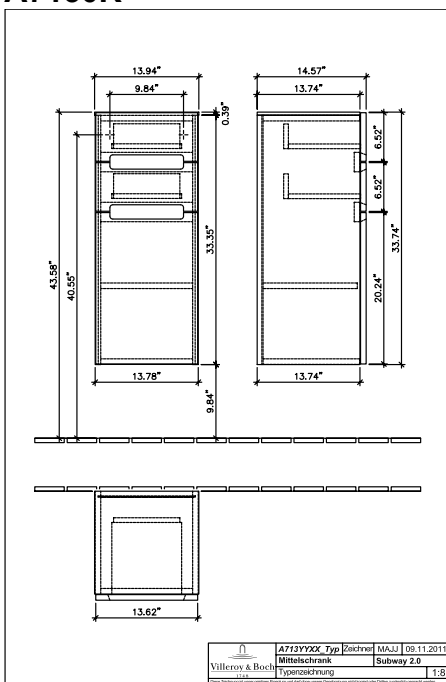

TECHNICAL DRAWINGS

A7130R