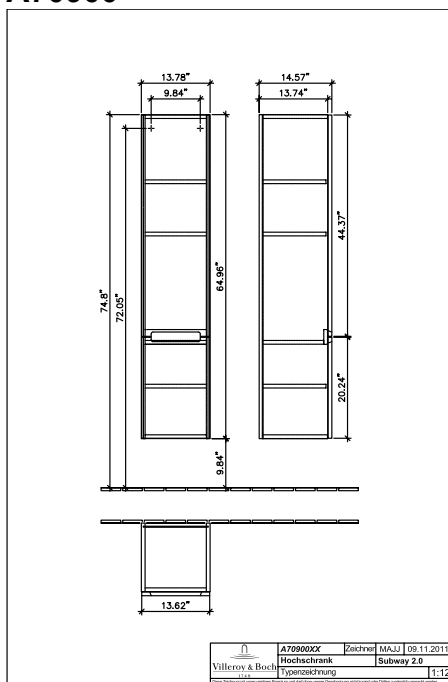

CABINET SUBWAY 2.0

PRODUCT INFORMATION

1 . POSITION

Model	A70900
Collection	Subway 2.0
PROJECTS	DESIGN
Width	350 mm
Height	1650 mm
Depth	370 mm
Weight	42 kg
description	fastening set included hinges on left Handles: handle matt silver-coloured Equipped with: 2 doors, 3 shelves
Installation	wall-mounted
Specification texts	Subway 2.0; Tall cabinet; Size: 350 x 1650 x 370 mm; wall-mounted; fastening set included; hinges on left; Equipped with: 2 doors, 3 shelves; Handles: handle matt silver-coloured

TECHNICAL DRAWINGS

A70900

TECHNICAL DRAWINGS

A70900