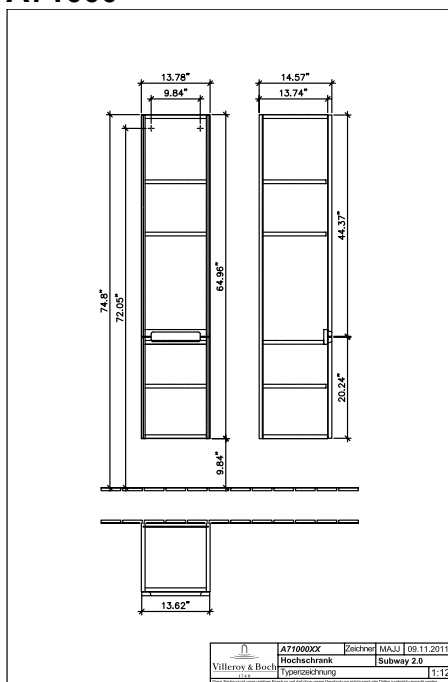

CABINET SUBWAY 2.0

PRODUCT INFORMATION

1 . POSITION

Model	A71000
Collection	Subway 2.0
PROJECTS	DESIGN
Width	350 mm
Height	1650 mm
Depth	370 mm
Weight	42 kg
description	fastening set included hinges on right Handles: handle matt silver-coloured Equipped with: 2 doors, 3 shelves
Installation	wall-mounted
Specification texts	Subway 2.0; Tall cabinet; Size: 350 x 1650 x 370 mm; wall-mounted; fastening set included; hinges on right; Equipped with: 2 doors, 3 shelves; Handles: handle matt silver-coloured

TECHNICAL DRAWINGS

A71000

TECHNICAL DRAWINGS

A71000