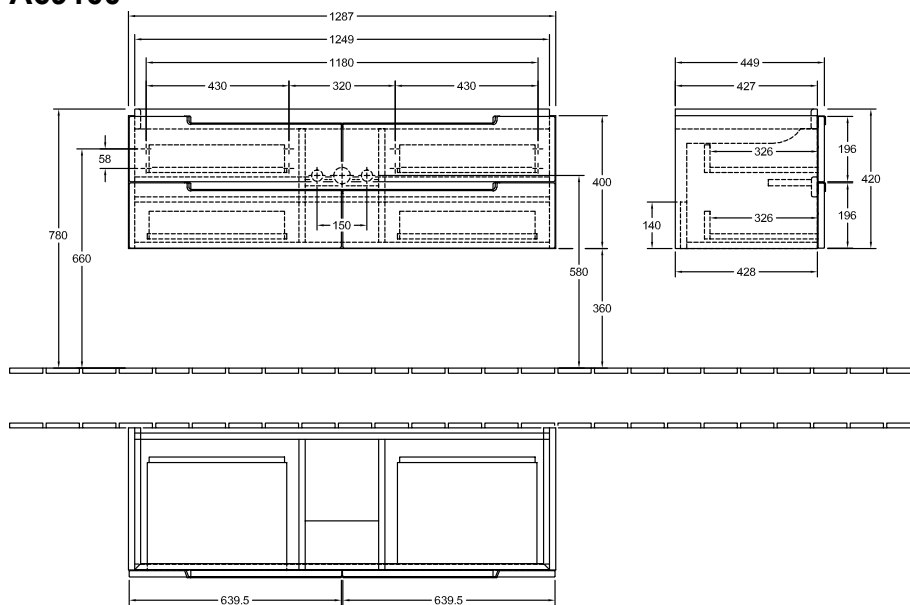

VANITY UNIT FOR WASHBASIN SUBWAY 2.0

PRODUCT INFORMATION

1 . POSITION

Model	A69100
Collection	Subway 2.0
PROJECTS	DESIGN
Width	1287 mm
Height	420 mm
Depth	449 mm
Weight	48 kg
description	fastening set included Handles: handle matt silver-coloured Equipped with: 1 x Accessories package 2, 4 pull-out compartments For combination with: vanity washbasins Subway 2.0 7176 D0/D1/D2/D3
Installation	wall-mounted
Specification texts	Subway 2.0; Vanity unit; Size: 1287 x 420 x 449 mm; wall-mounted; fastening set included; Equipped with: 1 x Accessories package 2, 4 pull-out compartments; For combination with: vanity washbasins Subway 2.0 7176 D0/D1/D2/D3; Handles: handle matt silver-coloured

Villeroy & Boch
1748

PROJECTS

TECHNICAL DRAWINGS

A69100

Villeroy & Boch
1748

PROJECTS

TECHNICAL DRAWINGS

A69100