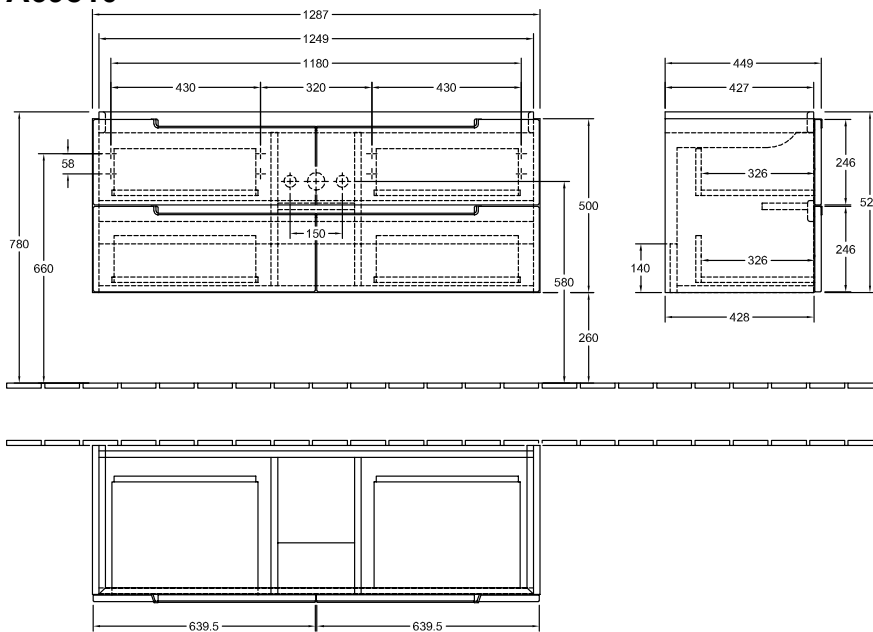

VANITY UNIT FOR WASHBASIN SUBWAY 2.0

PRODUCT INFORMATION

1 . POSITION

Model	A69810
Collection	Subway 2.0
PROJECTS	DESIGN
Width	1287 mm
Height	520 mm
Depth	449 mm
Weight	57 kg
description	fastening set included Handles: handle glossy chrome-coloured Equipped with: 1 x Accessories package 2, 4 pull-out compartments For combination with: vanity washbasins Subway 2.0 7176 D0/D1/D2/D3
Installation	wall-mounted
Specification texts	Subway 2.0; Vanity unit; Size: 1287 x 520 x 449 mm; wall-mounted; fastening set included; Equipped with: 1 x Accessories package 2, 4 pull-out compartments; For combination with: vanity washbasins Subway 2.0 7176 D0/D1/D2/D3; Handles: handle glossy chrome-coloured

Villeroy & Boch
1748

PROJECTS

TECHNICAL DRAWINGS

A69810

Villeroy & Boch
1748

PROJECTS

TECHNICAL DRAWINGS

A69810